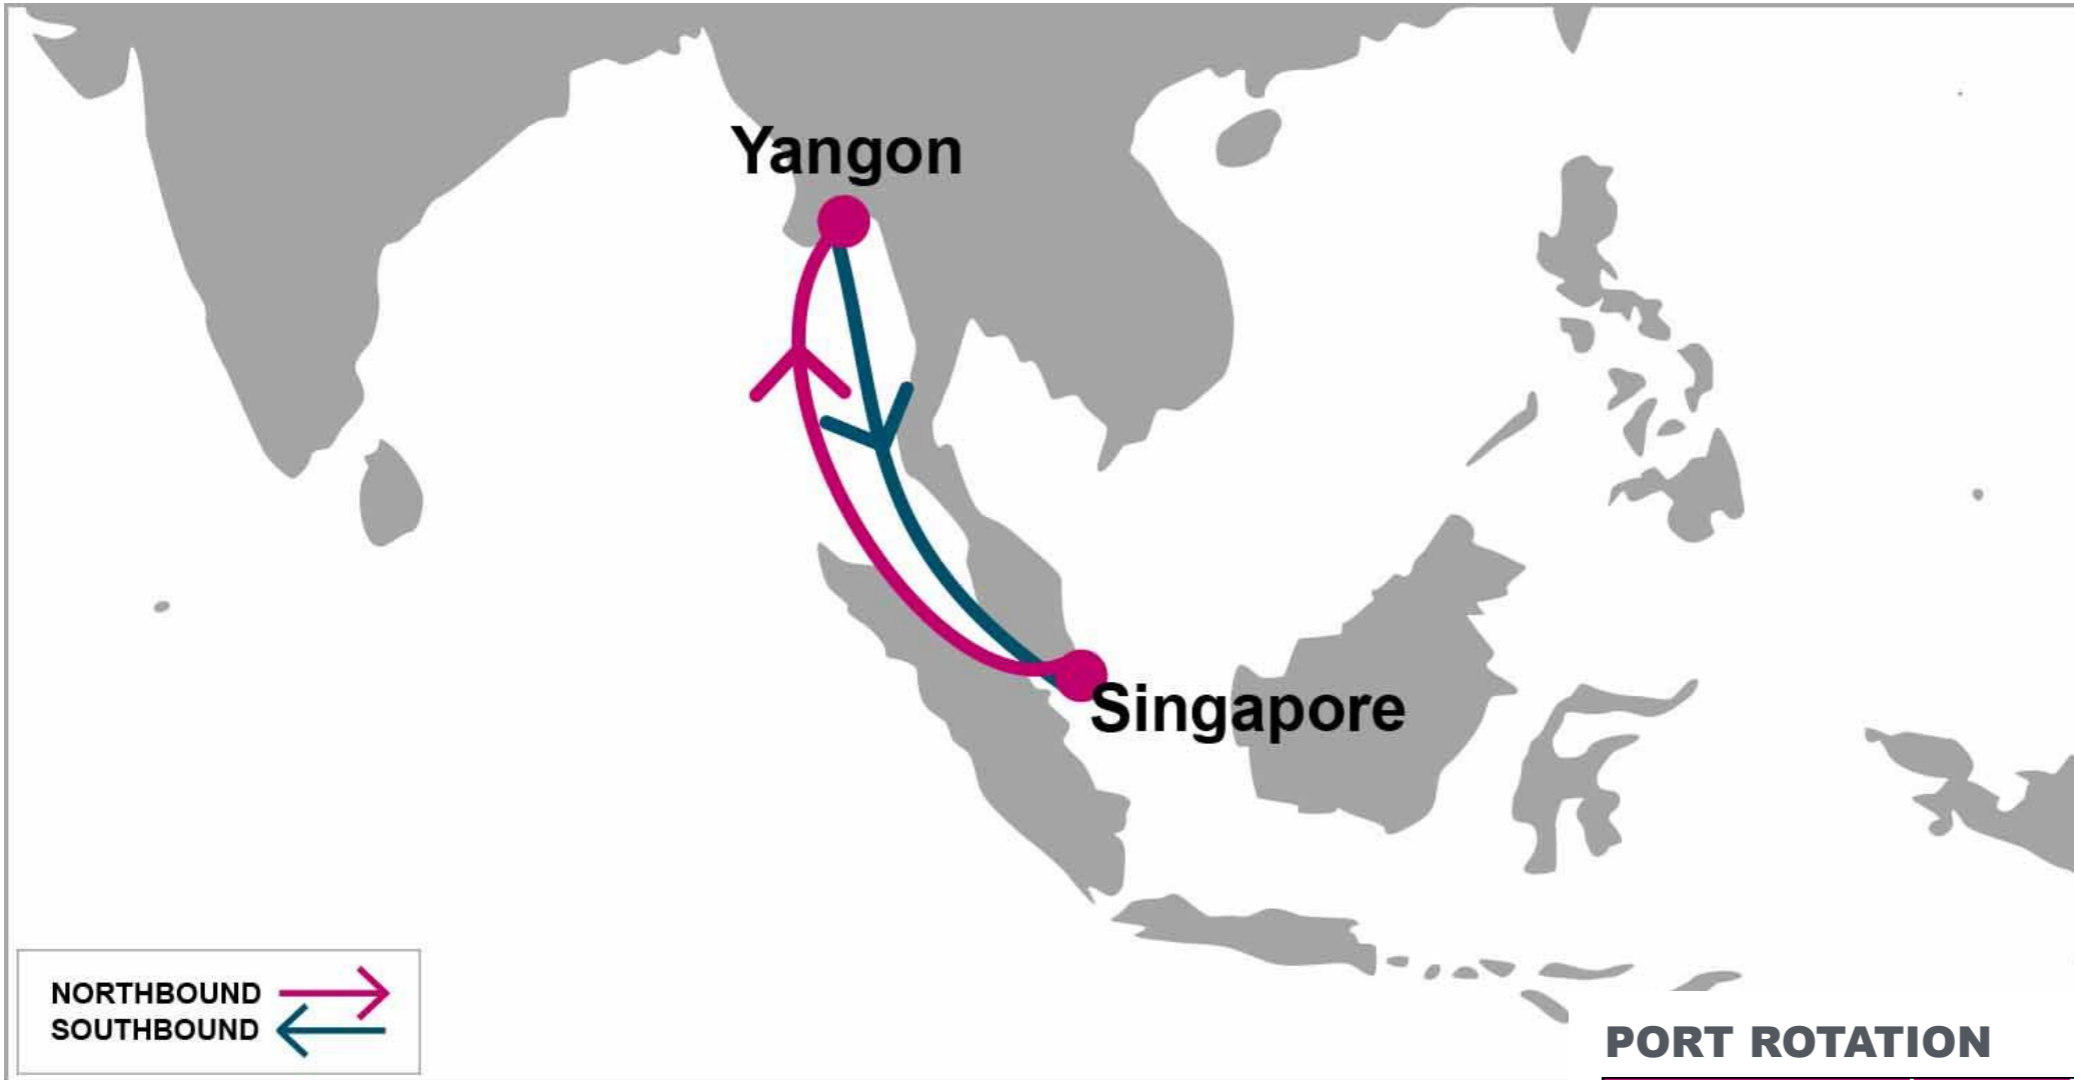

For more information, please click [here](#)

**PORT ROTATION**

(Terminals are subject to change)

N/B	RGN	S/B	SIN
SIN	4	RGN	4

ORIGIN	ETA/ETD	TERMINAL
Singapore	SAT/SAT	PSA Singapore
Yangon	WED/SAT	AWPT
Singapore	SAT/SAT	PSA Singapore

**KEY TRANSIT TABLE** - UNLOCODE PORT NAME & COUNTRY NAME

**SIN:** Singapore, Singapore | **RGN:** Yangon, Myanmar

NOTE: Transit times and port rotation are as of now and subject to change