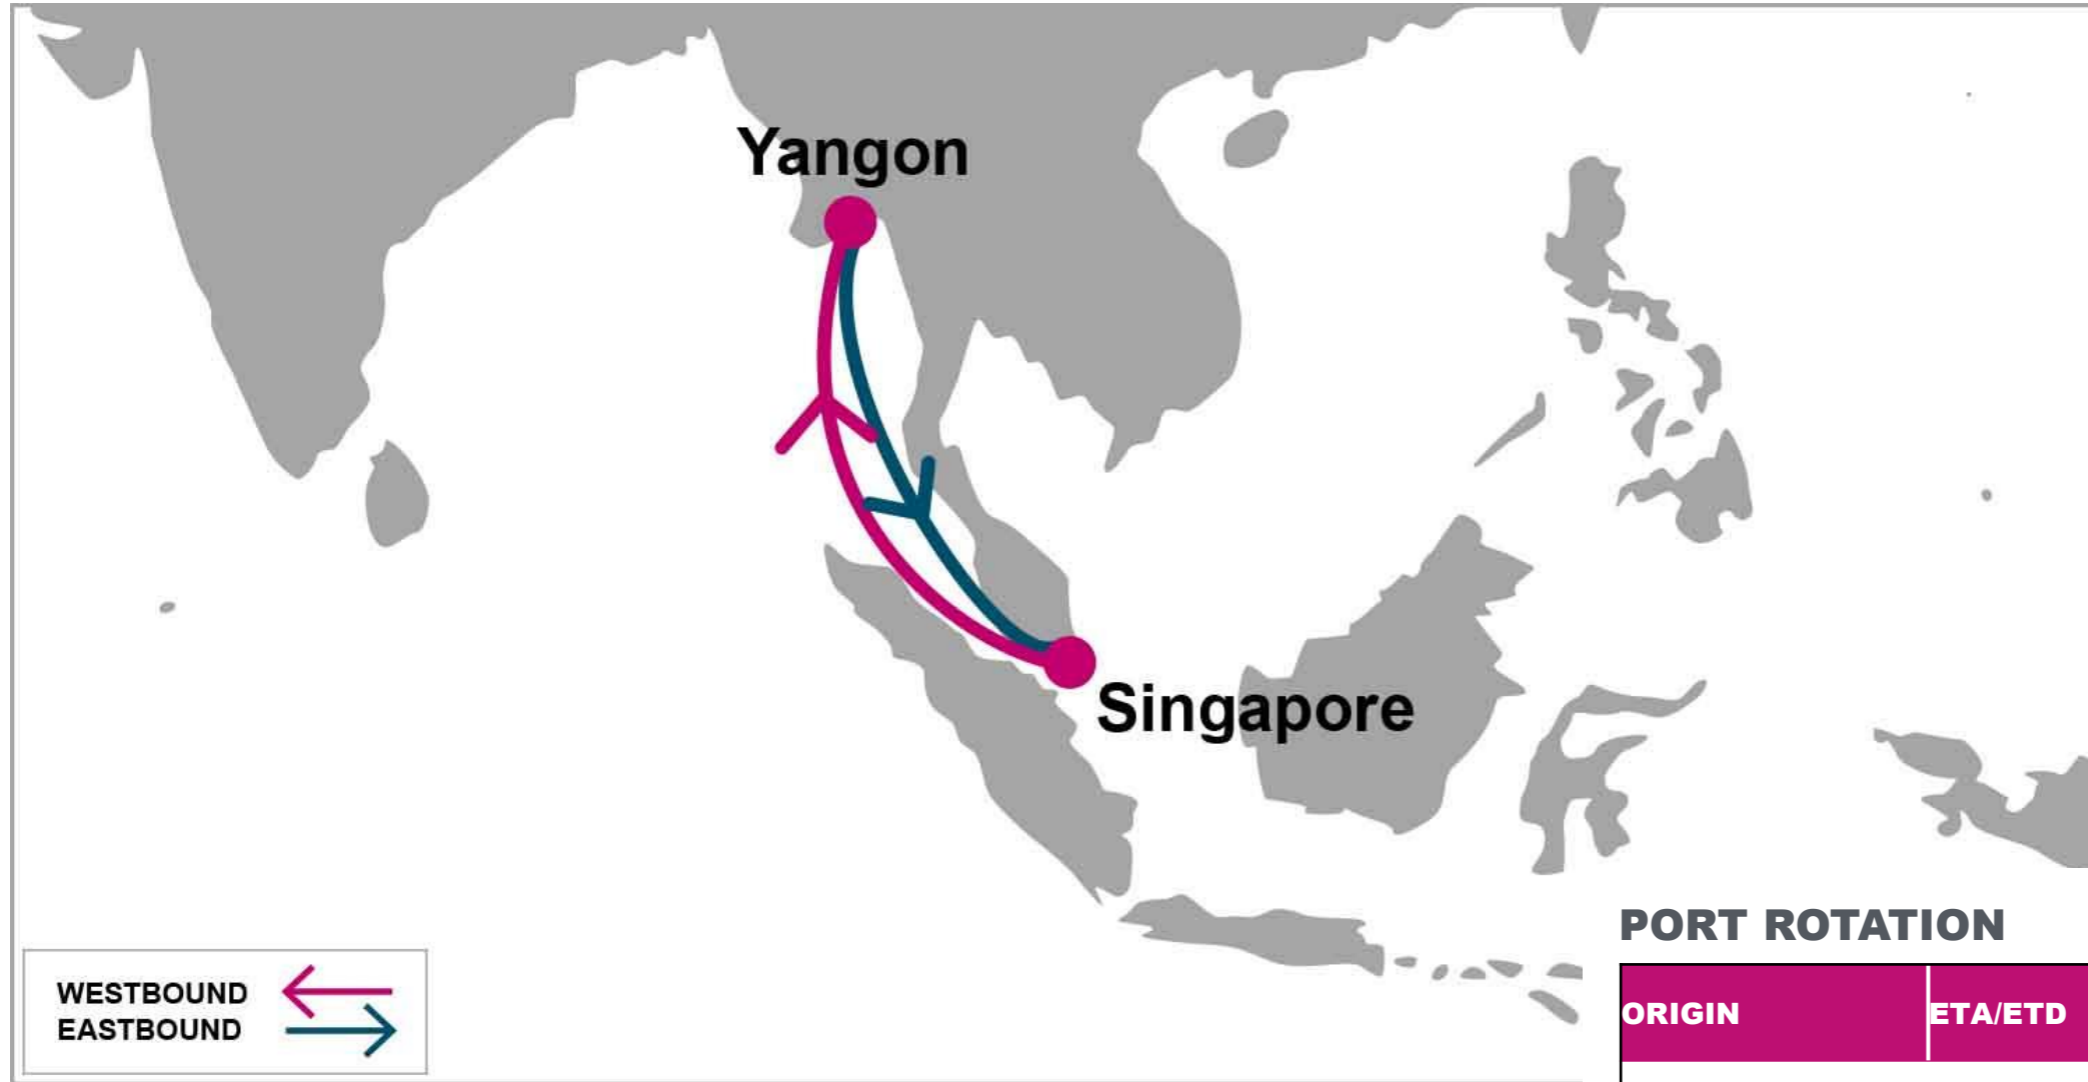

For more information, please click [here](#)

PORT ROTATION

(Terminals are subject to change)

| ORIGIN | ETA/ETD | TERMINAL |
|----------------------------|---------|-------------------------|
| Singapore | FRI/SAT | PSA Singapore |
| Yangon | WED/FRI | Myanmar Industrial Port |
| Singapore | TUE/WED | PSA Singapore |
| Yangon | SAT/TUE | Myanmar Industrial Port |
| Singapore | FRI/SAT | PSA Singapore |
| Turnaround days: 11 | | |

| W/B | RGN | E/B | SIN |
|-----|-----|-----|-----|
| SIN | 4 | RGN | 4 |

KEY TRANSIT TABLE - UNLOCODE PORT NAME & COUNTRY NAME

RGN: Yangon, Myanmar | **SIN:** Singapore, Singapore

NOTE: Transit times and port rotation are as of now and subject to change