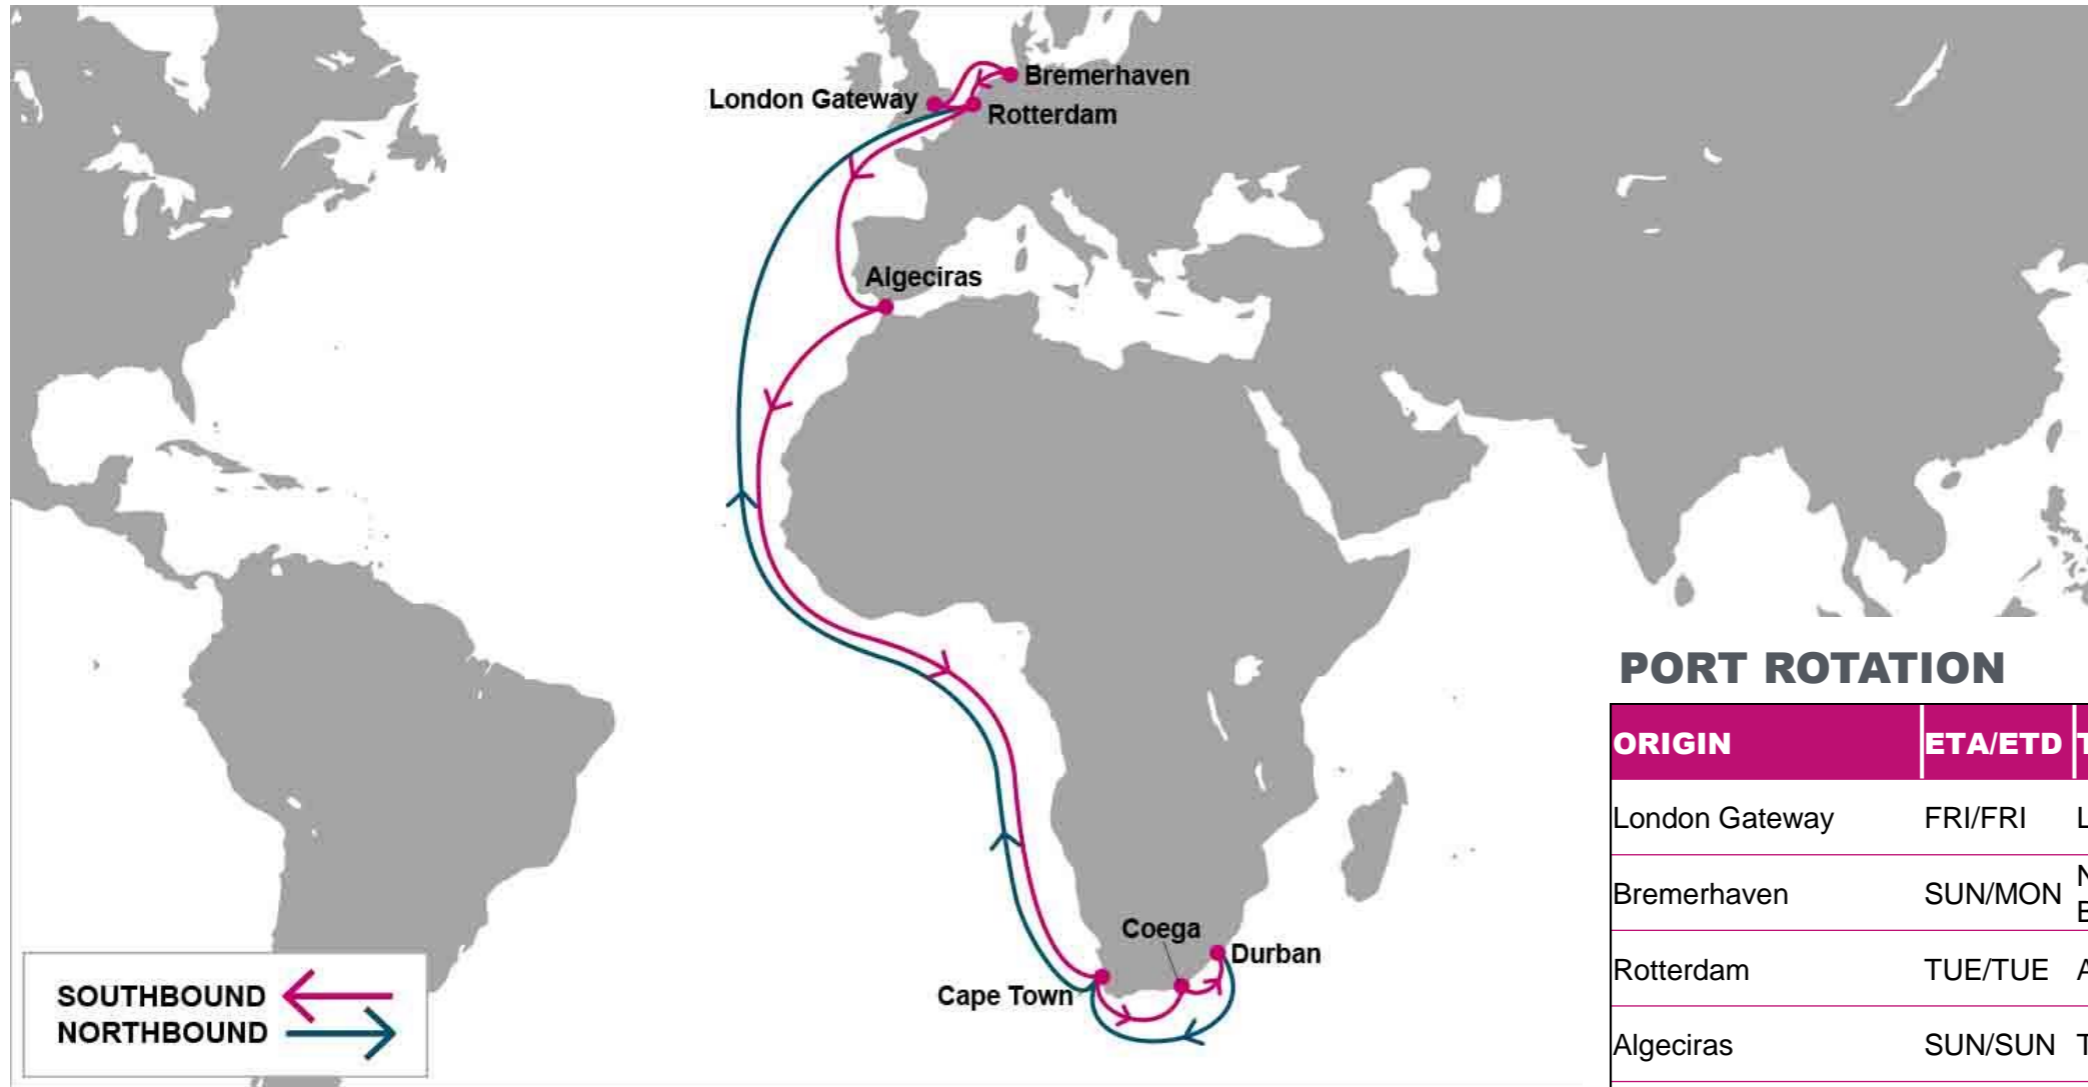

For more information, please click [here](#)

PORT ROTATION

(Terminals are subject to change)

ORIGIN	ETA/ETD	TERMINAL
London Gateway	FRI/FRI	London Gateway
Bremerhaven	SUN/MON	NTB North Sea Terminal Bremerhaven
Rotterdam	TUE/TUE	APM Terminals Rotterdam B.V.
Algeciras	SUN/SUN	Total Terminal International (TTI)
Cape Town	SAT/SUN	Cape Town Container Terminal
Coega	TUE/WED	Ngqura Container Terminal
Durban	FRI/MON	Durban Container Terminal
Cape Town	SUN/TUE	Cape Town Container Terminal
Rotterdam	WED/THU	APM Terminals Rotterdam B.V.
London Gateway	FRI/FRI	London Gateway
Turnaround days: 56		

S/B	ALG	CPT	ZBA	DUR	N/B	ALG	RTM	LGP	BRV
LGP	9	22	25	28	DUR	20	23	25	27
BRV	6	19	22	25	CPT	12	15	17	19
RTM	5	18	21	24					
ALG		13	16	19					

KEY TRANSIT TABLE - UNLOCODE PORT NAME & COUNTRY NAME

LGP: London Gateway, UK | BRV: Bremerhaven, Germany | RTM: Rotterdam, Netherland | ALG: Algeciras, Spain | CPT: Cape Town, South Africa | ZBA: Ngqura, South Africa | DUR: Durban, South Africa |

NOTE: Transit times and port rotation are as of now and subject to change