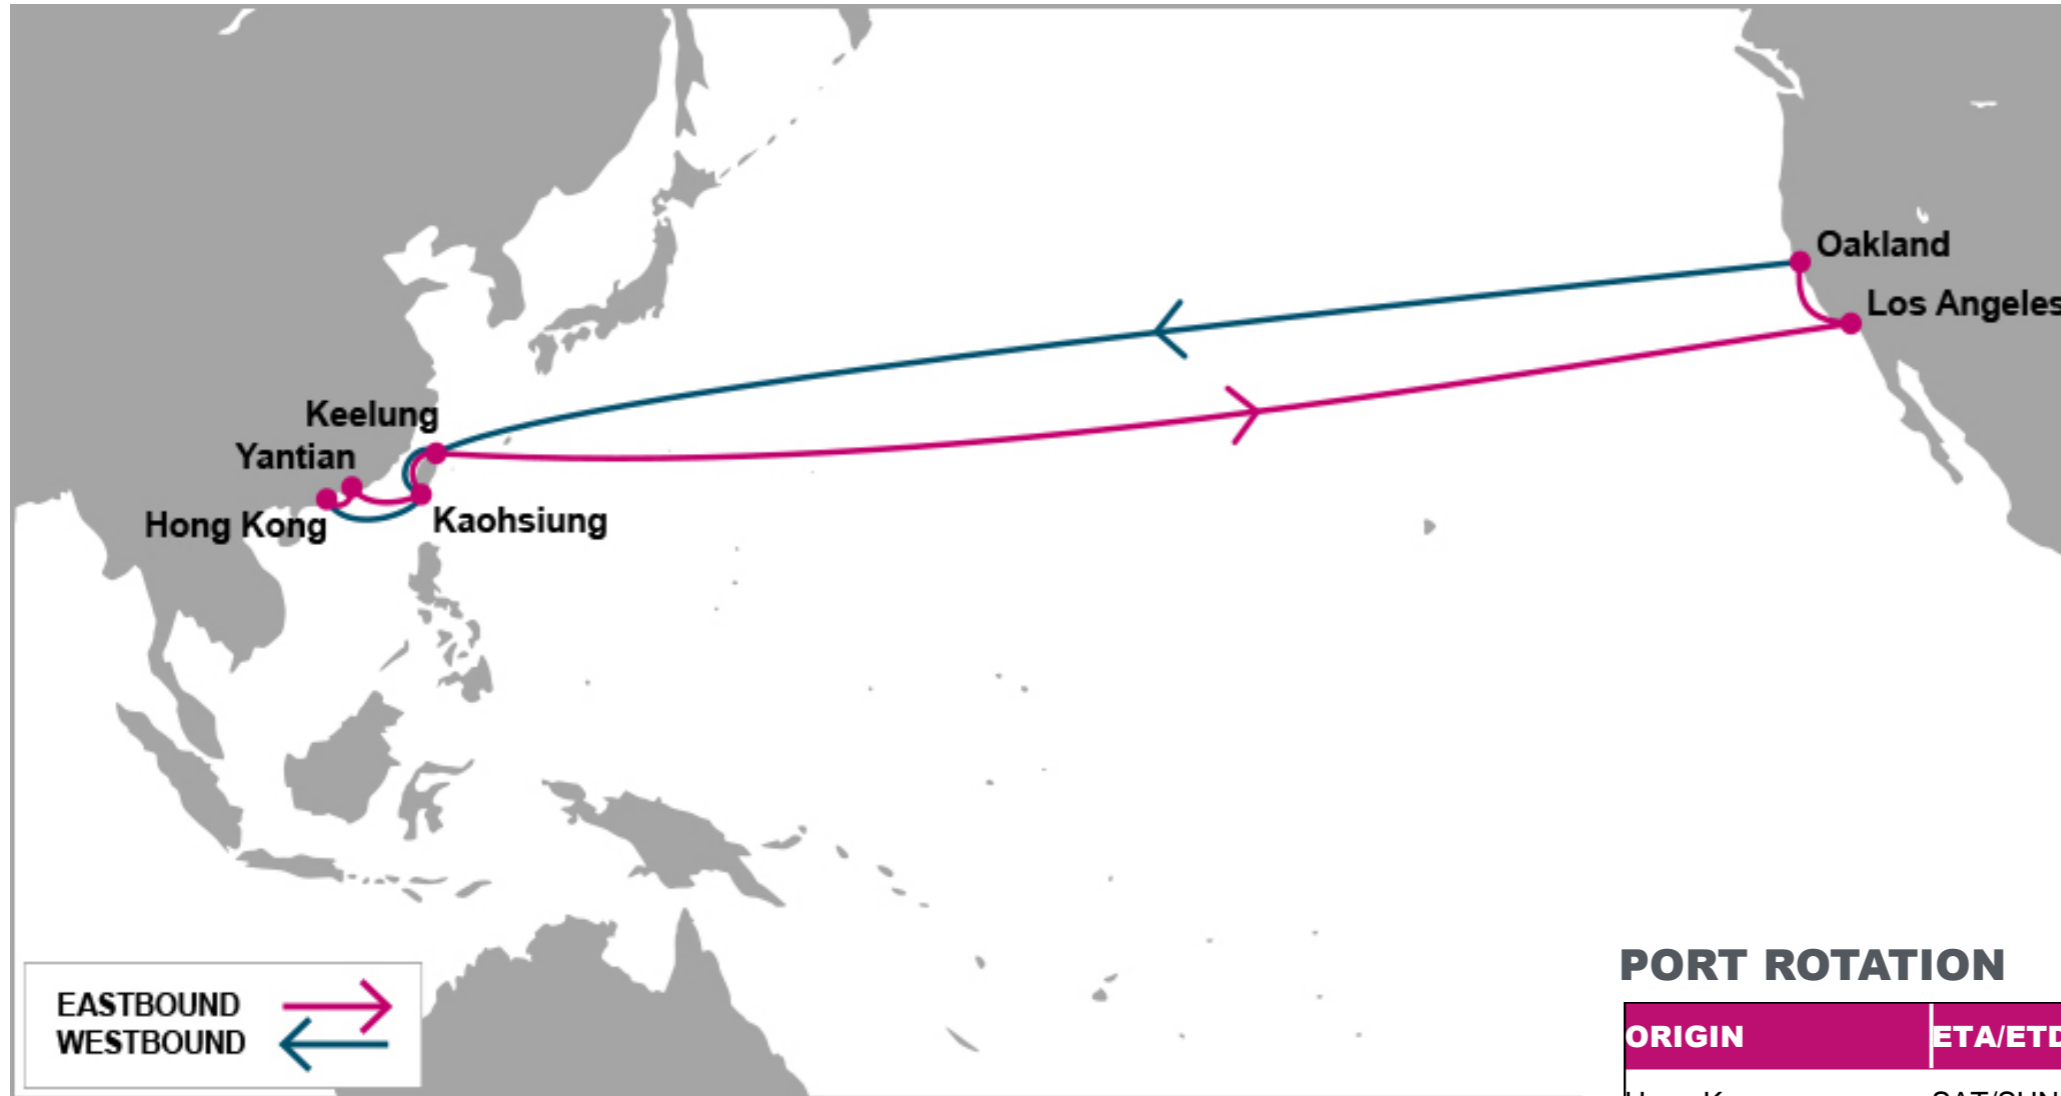

For more information, please click [here](#)

TPEB	LAX	OAK	TPWB	KEL	KHH	HKG	YTN
HKG	15	19	LAX	18	20	23	24
YTN	14	18	OAK	16	18	21	22
KHH	13	17					
KEL	12	16					

PORT ROTATION

(Terminals are subject to change)

ORIGIN	ETA/ETD	TERMINAL
Hong Kong	SAT/SUN	Hongkong International Terminal
Yantian	SUN/MON	Yantian International Container Terminal (YICT)
Kaohsiung	TUE/TUE	Kao Ming Container Terminal (KMCT)
Keelung	WED/WED	Keelung West Bank (WBCT)/Wharfs W19-W21
Los Angeles	MON/THU	West Basin Container Terminal
Oakland	FRI/SAT	TraPac Container Terminal
Keelung	MON/MON	CCTC Keelung West Bank (WBCT)/Wharfs W19-W21
Kaohsiung	WED/WED	Kao Ming Container Terminal (KMCT)
Hong Kong	SAT/SUN	Hongkong International Terminal
Turnaround days: 42		

KEY TRANSIT TABLE - UNLOCODE PORT NAME & COUNTRY NAME

HKG: Hong Kong, China | **YTN:** Yantian, China | **KHH:** Kaohsiung, Taiwan | **KEL:** Keelung, Taiwan | **LAX:** Los Angeles, USA | **OAK:** Oakland, USA

NOTE: Transit times and port rotation are as of now and subject to change