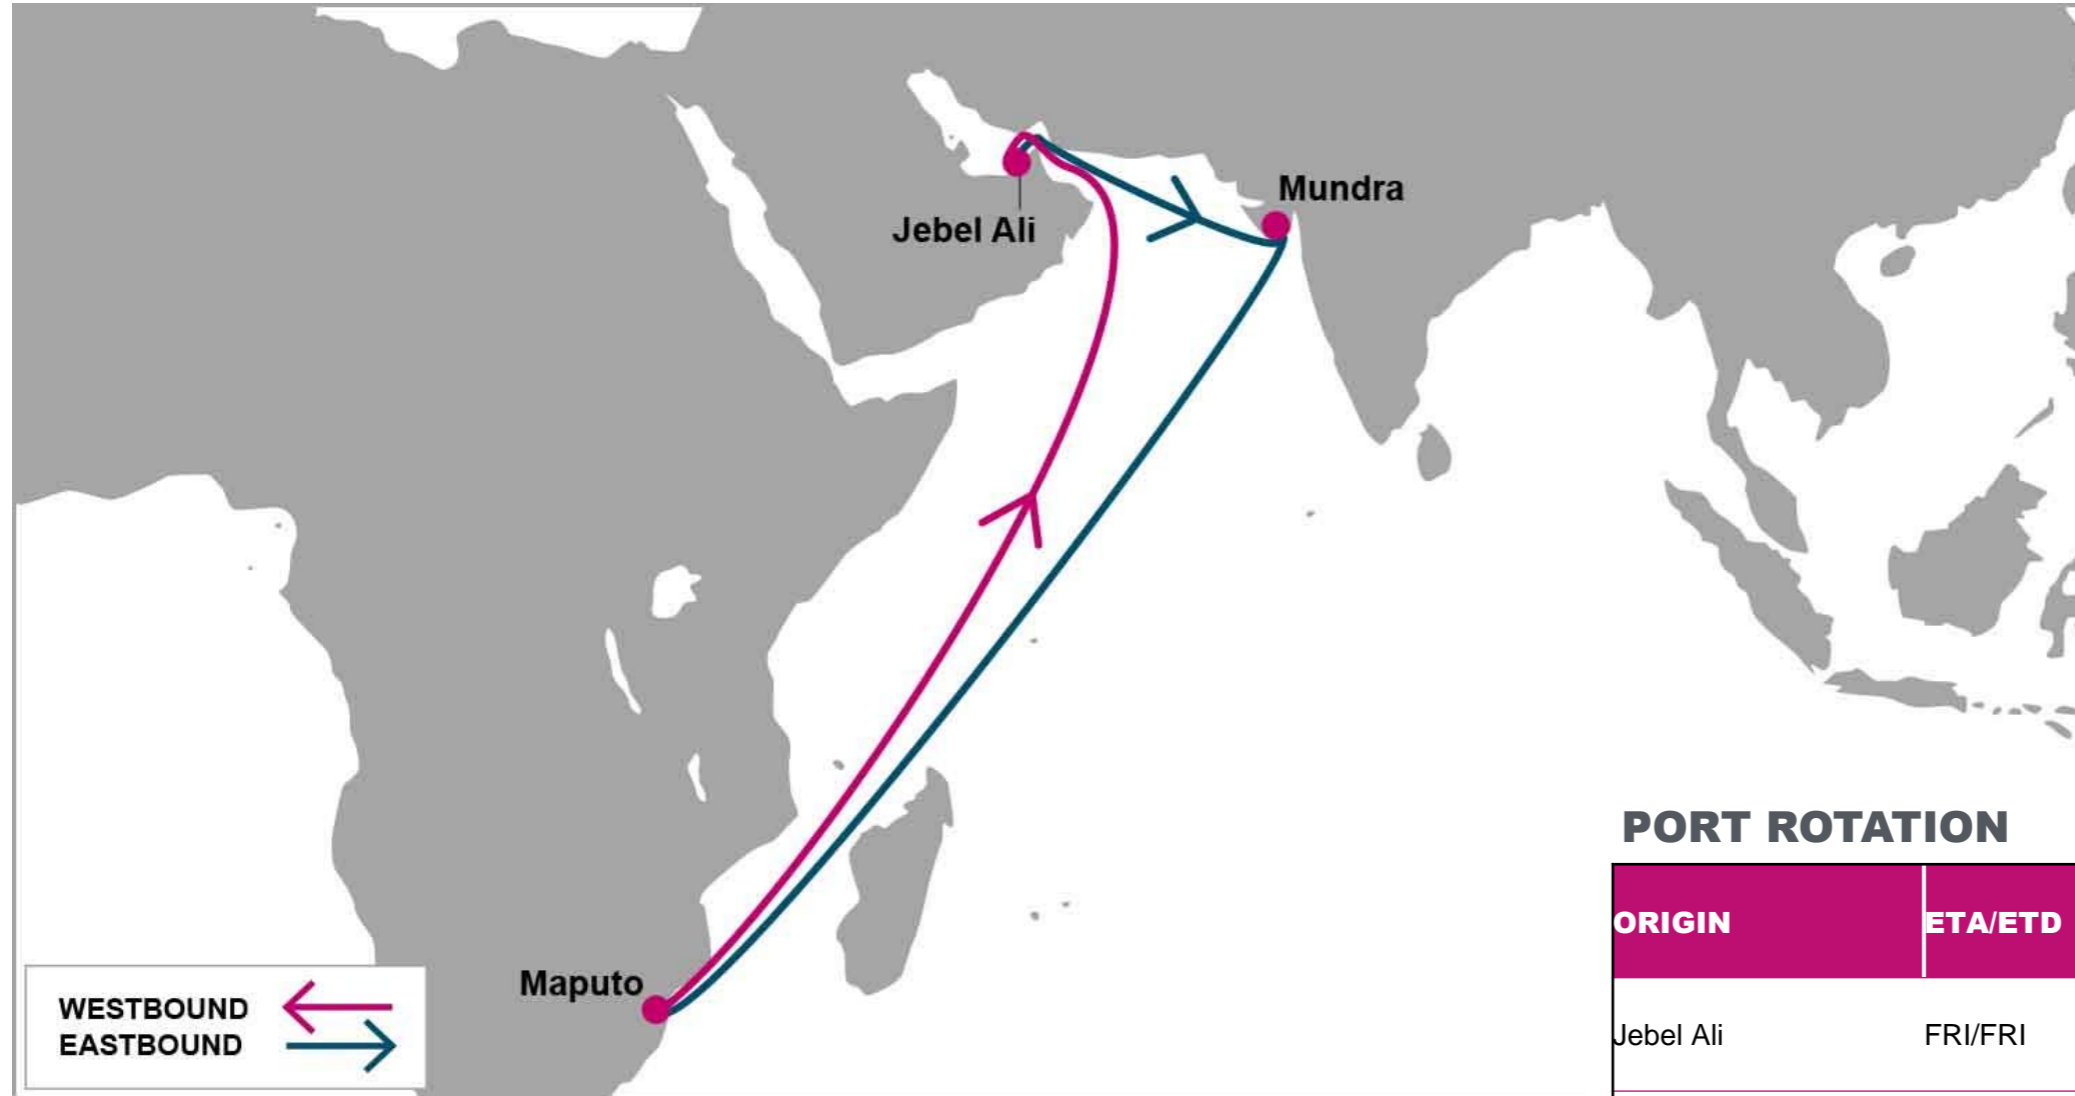

For more information, please click [here](#)

PORT ROTATION

(Terminals are subject to change)

ORIGIN	ETA/ETD	TERMINAL
Jebel Ali	FRI/FRI	DP World Jebel Ali (Terminal 3)
Mundra	TUE/TUE	Mundra International Container Terminal
Maputo	SUN/SUN	DP World Maputo
Jebel Ali	FRI/FRI	DP World Jebel Ali (Terminal 3)
Turnaround days: 28		

W/B	MUN	MPM	E/B	JEA	MUN
JEA	3	15	MPM	12	16
MUM		11			

KEY TRANSIT TABLE - UNLOCODE PORT NAME & COUNTRY NAME

JEA: Jebel Ali, UAE | MUN: Mundra, India | MPM: Maputo, Mozambique

NOTE: Transit times and port rotation are as of now and subject to change