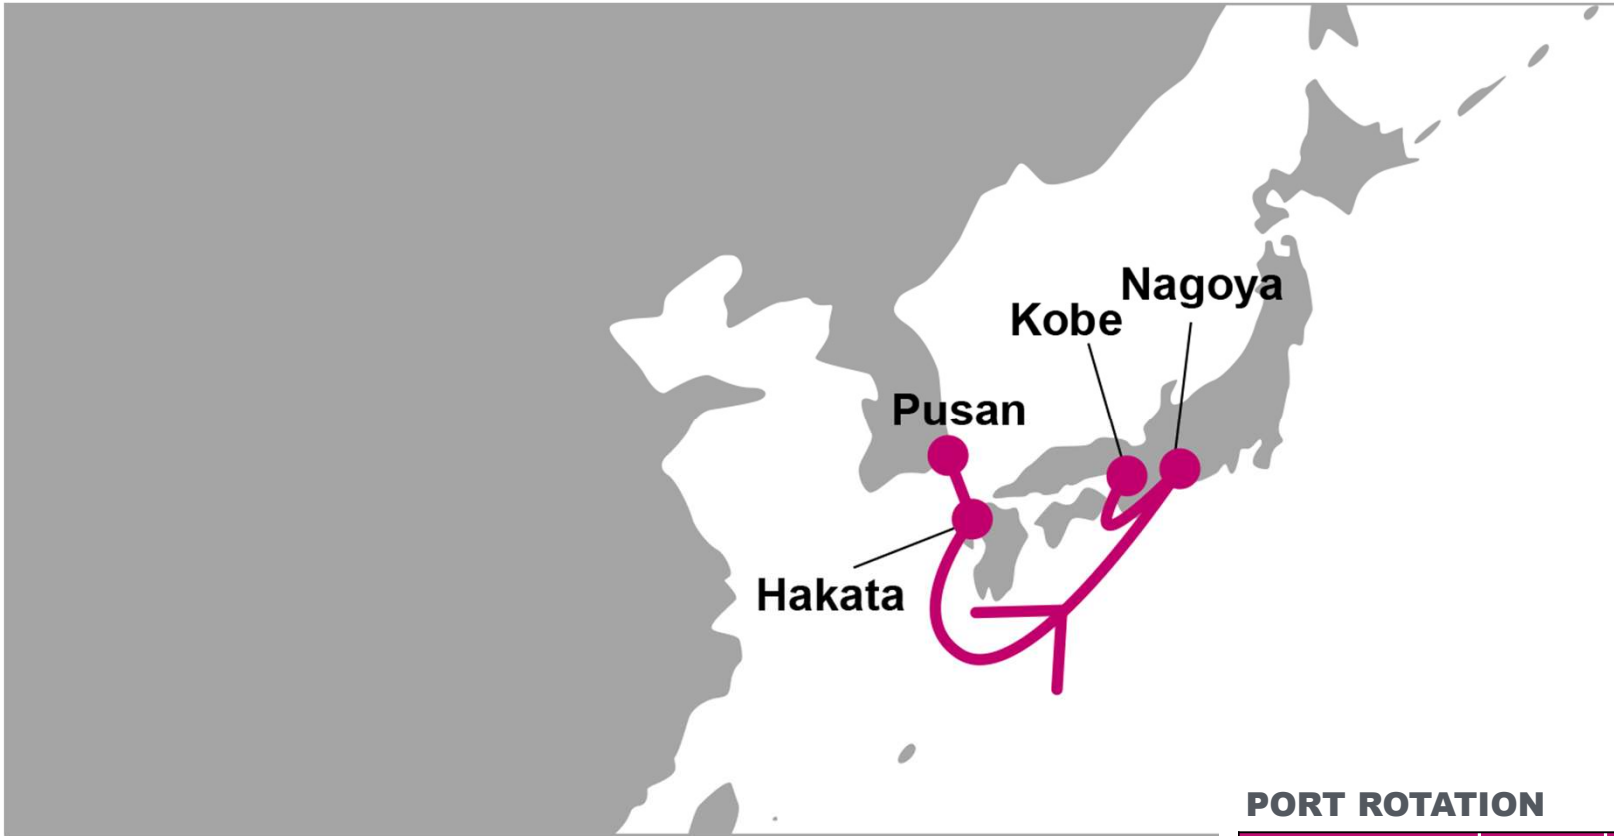

For more information, please click [here](#)

S/B	HKT	NGO	UKB
PUS	1	4	5

PORT ROTATION

(Terminals are subject to change)

ORIGIN	ETA/ETD	TERMINAL
Pusan	SAT/SAT	Pusan New Port Co Ltd / PNC
Hakata	SUN/SUN	Island City Container Terminal
Nagoya	WED/THU	Nagoya Container Berth D.H.A
Kobe	THU/THU	Mitsubishi Logistics Corporation
Turnaround days: 7		

KEY TRANSIT TABLE - UNLOCODE PORT NAME & COUNTRY NAME

PUS: Pusan, South Korea | **HKT:** Hakata, Japan | **NGO:** Nagoya, Japan | **UKB:** Kobe, Japan

NOTE: Transit times and port rotation are as of now and subject to change