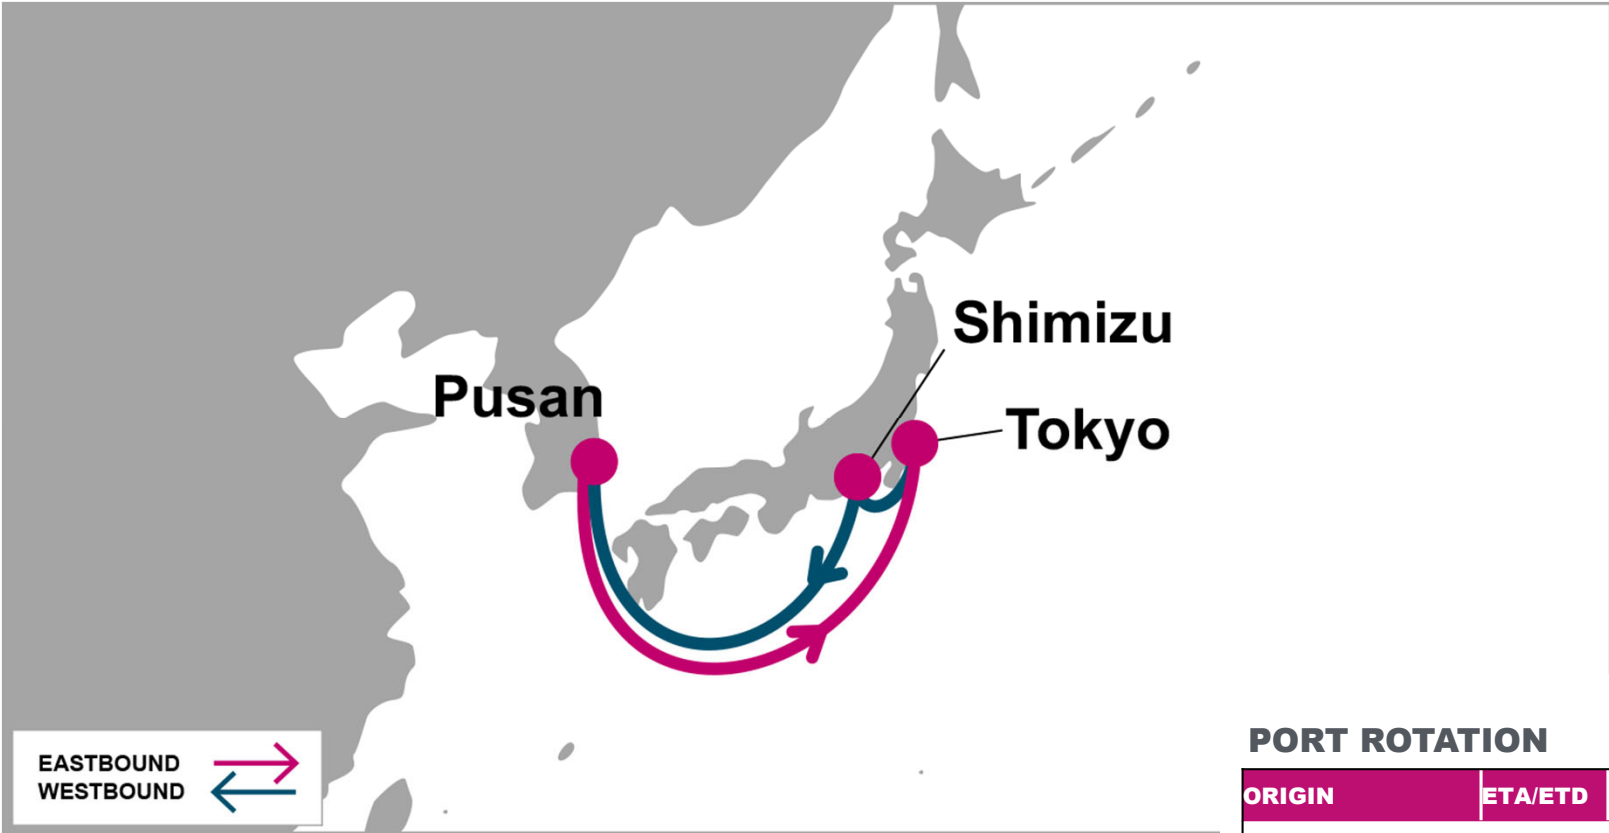

For more information, please click [here](#)

E/B	TYO	SMZ	W/B	PUS
PUS	2	4	TYO	3
			SMZ	2

**PORT ROTATION**

(Terminals are subject to change)

ORIGIN	ETA/ETD	TERMINAL
Pusan	WED/THU	BCT, Busan Container Terminal
Tokyo	SAT/SUN	Ohi No. 3-4 Terminal (TICT MOL)
Shimizu	MON/MON	Shimizu Container Terminal
Pusan	WED/THU	BCT, Busan Container Terminal
<b>Turnaround days: 7</b>		

**KEY TRANSIT TABLE** - UNLOCODE PORT NAME & COUNTRY NAME

**PUS:** Pusan, South Korea | **SMZ:** Shimizu, Japan | **TYO:** Tokyo, Japan

NOTE: Transit times and port rotation are as of now and subject to change