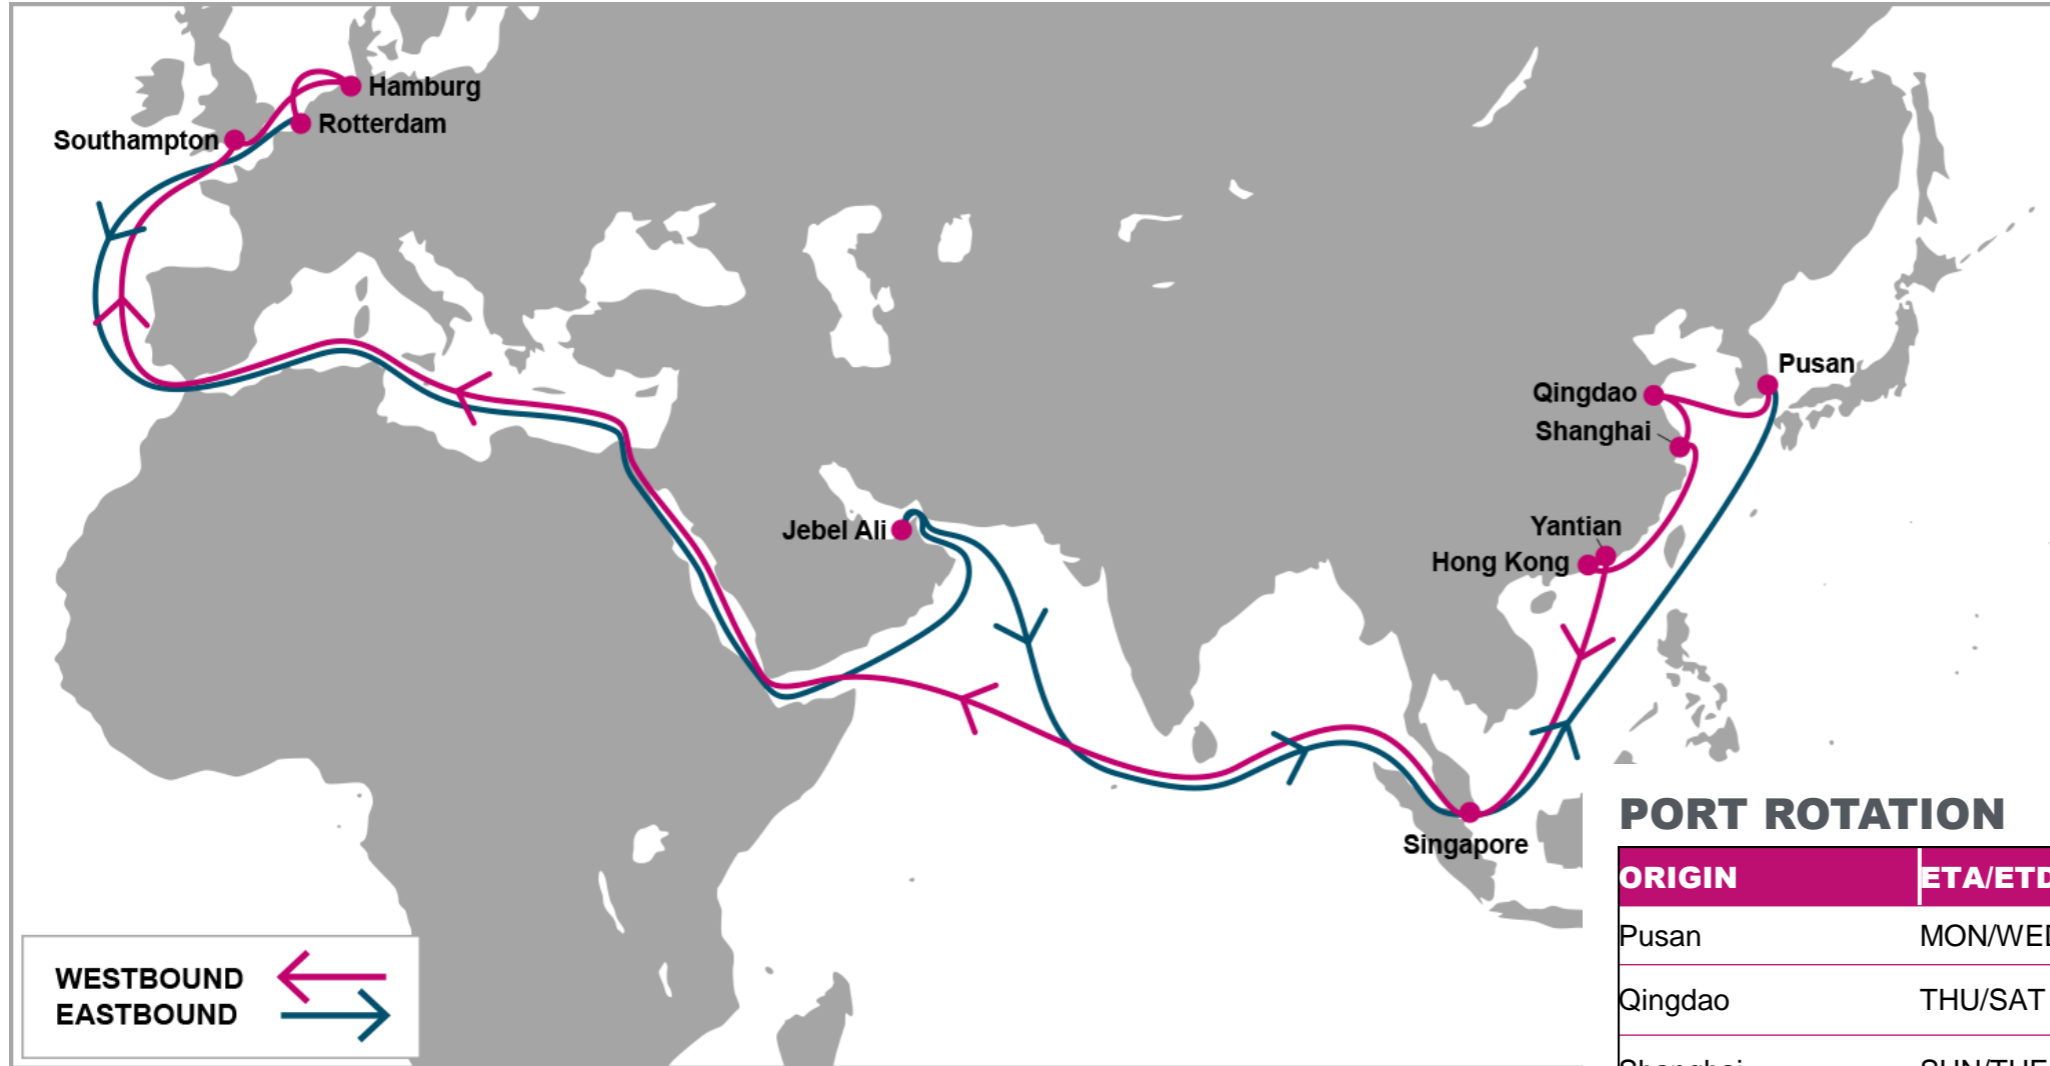

For more information, please click [here](#)

PORT ROTATION

(Terminals are subject to change)

ORIGIN	ETA/ETD	TERMINAL
Pusan	MON/WED	Pusan Newport Co Ltd (PNC)
Qingdao	THU/SAT	Qingdao Qianwan Container Terminal
Shanghai	SUN/TUE	Shanghai International Port Group - Shangdong Branch
Hong Kong	THU/FRI	HongKong International Terminals
Yantian	SAT/SUN	Yantian International Container Terminal (YICT)
Singapore	WED/THU	PSA Singapore
Southampton	THU/SUN	DP World Southampton Container Terminal (SCT)
Hamburg	MON/THU	HHLA Container Terminal Burchardkai (CTB)
Rotterdam	FRI/MON	Europe Container Terminals (Delta Terminal)
Jebel Ali	WED/FRI	DP World Jebel Ali
Singapore	SUN/TUE	PSA Singapore
Pusan	MON/WED	Pusan Newport Co Ltd (PNC)

KEY TRANSIT TABLE - UNLOCODE PORT NAME & COUNTRY NAME

PUS: Pusan, South Korea | **TAO:** Qingdao, China | **SHA:** Shanghai, China | **NGB:** Ningbo, China | **HKG:** Hong Kong, China | **YTN:** Yantian, China | **SIN:** Singapore, Singapore | **SOU:** Southampton, UK | **HAM:** Hamburg, Germany | **RTM:** Rotterdam, Netherland | **JEA:** Jebel Ali, UAE

NOTE: Transit times and port rotation are as of now and subject to change