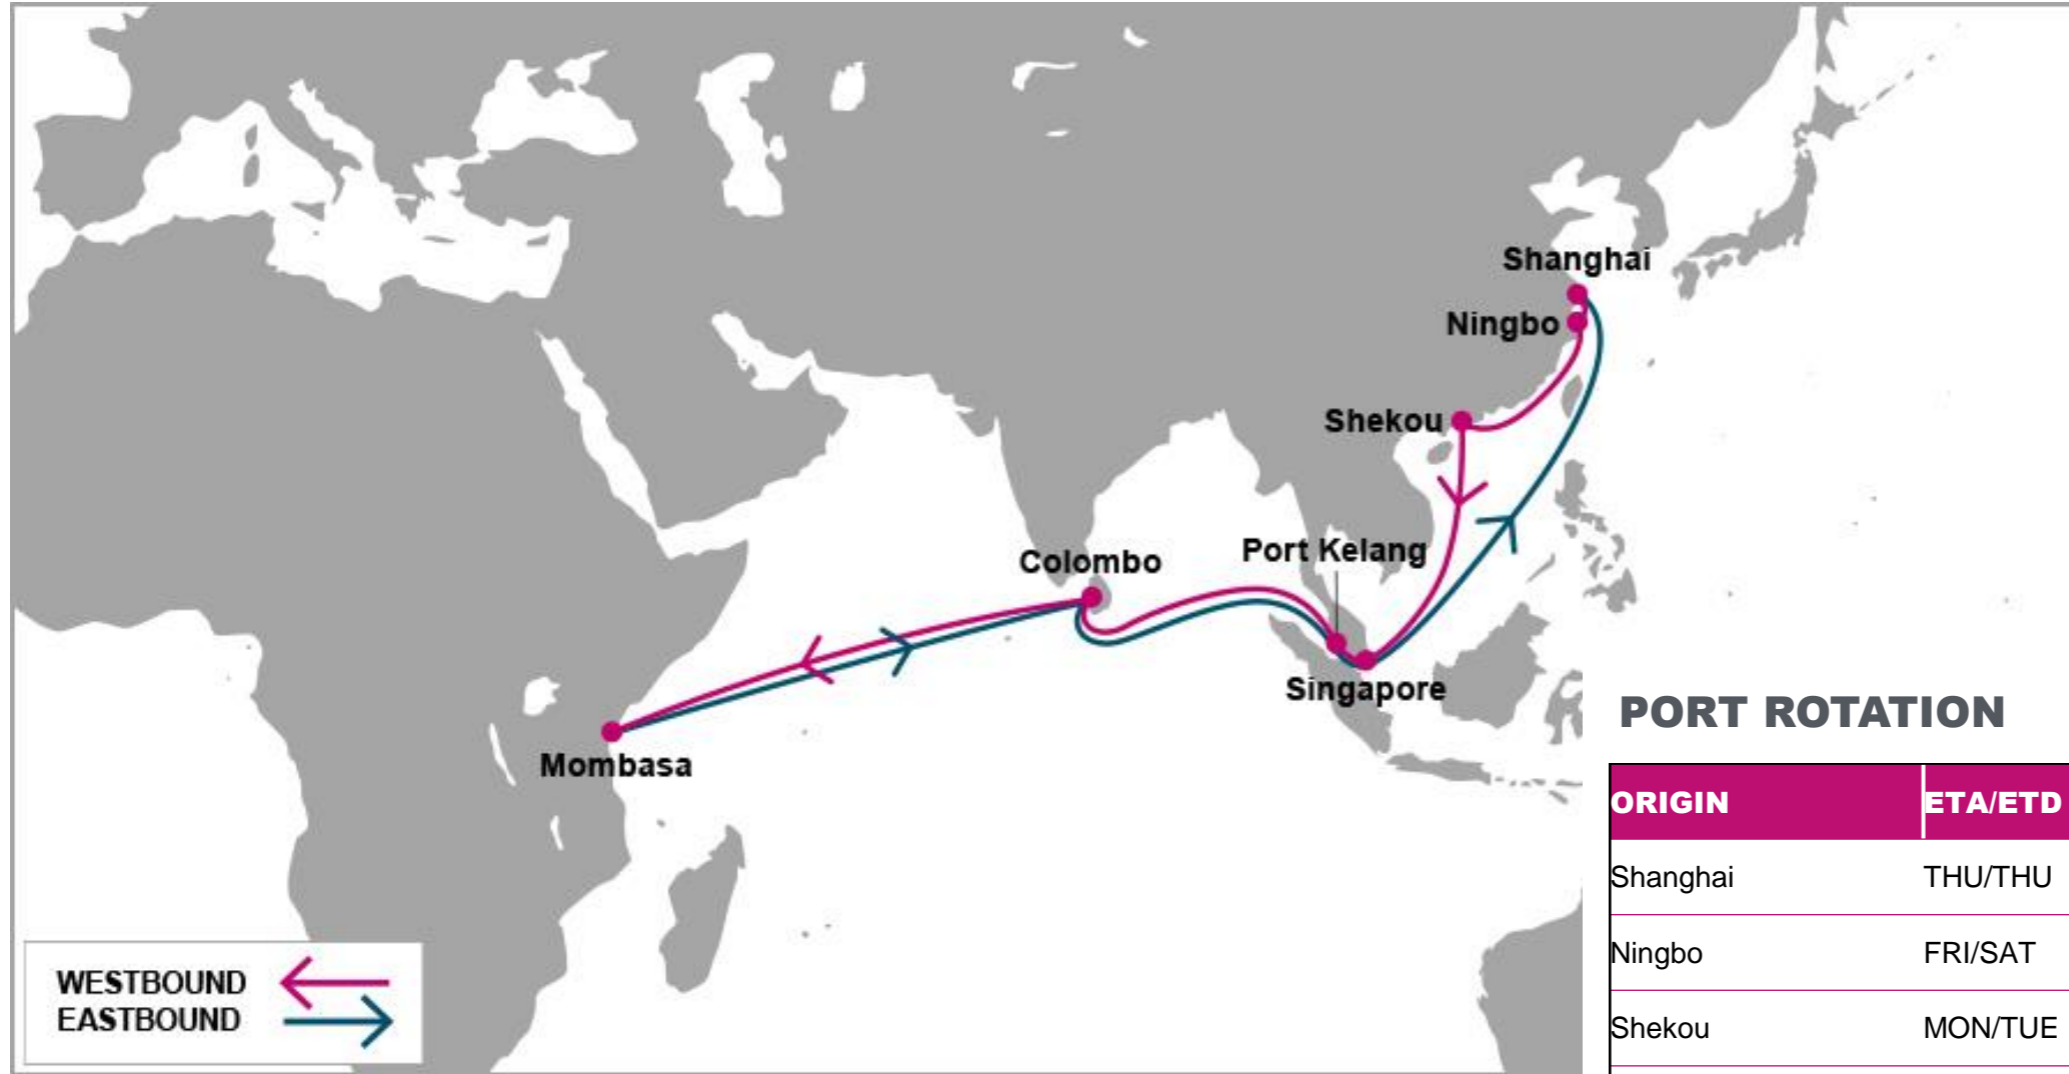

For more information, please click [here](#)

PORT ROTATION

(Terminals are subject to change)

ORIGIN	ETA/ETD	TERMINAL
Shanghai	THU/THU	Wai Gao Qiao Phase 2
Ningbo	FRI/SAT	Ningbo Beilun Container Terminal
Shekou	MON/TUE	Shekou Container Terminal
Singapore	SUN/SUN	PSA Singapore
Port Kelang	TUE/TUE	Westports
Colombo	SAT/SUN	JCT
Mombasa	SUN/WED	MCT
Colombo	THU/THU	JCT
Port Kelang	MON/TUE	Westports
Singapore	WED/THU	PSA Singapore
Shanghai	THU/THU	Wai Gao Qiao Phase 2
Turnaround days: 49		

W/B	MBA	E/B	CMB	PKG	SIN	SHA
SHA	24	MBA	8	12	14	22
NGB	22					
SHK	19					
SIN	14					
PKG	12					
CMB	7					

KEY TRANSIT TABLE - UNLOCODE PORT NAME & COUNTRY NAME

SHA: Shanghai, China | NGB: Ningbo, China | SHK: Shekou, China | SIN: Singapore, Singapore | PKG: Port Kelang, Malaysia | CMB: Colombo, Sri Lanka | MBA: Mombasa, Kenya

NOTE: Transit times and port rotation are as of now and subject to change