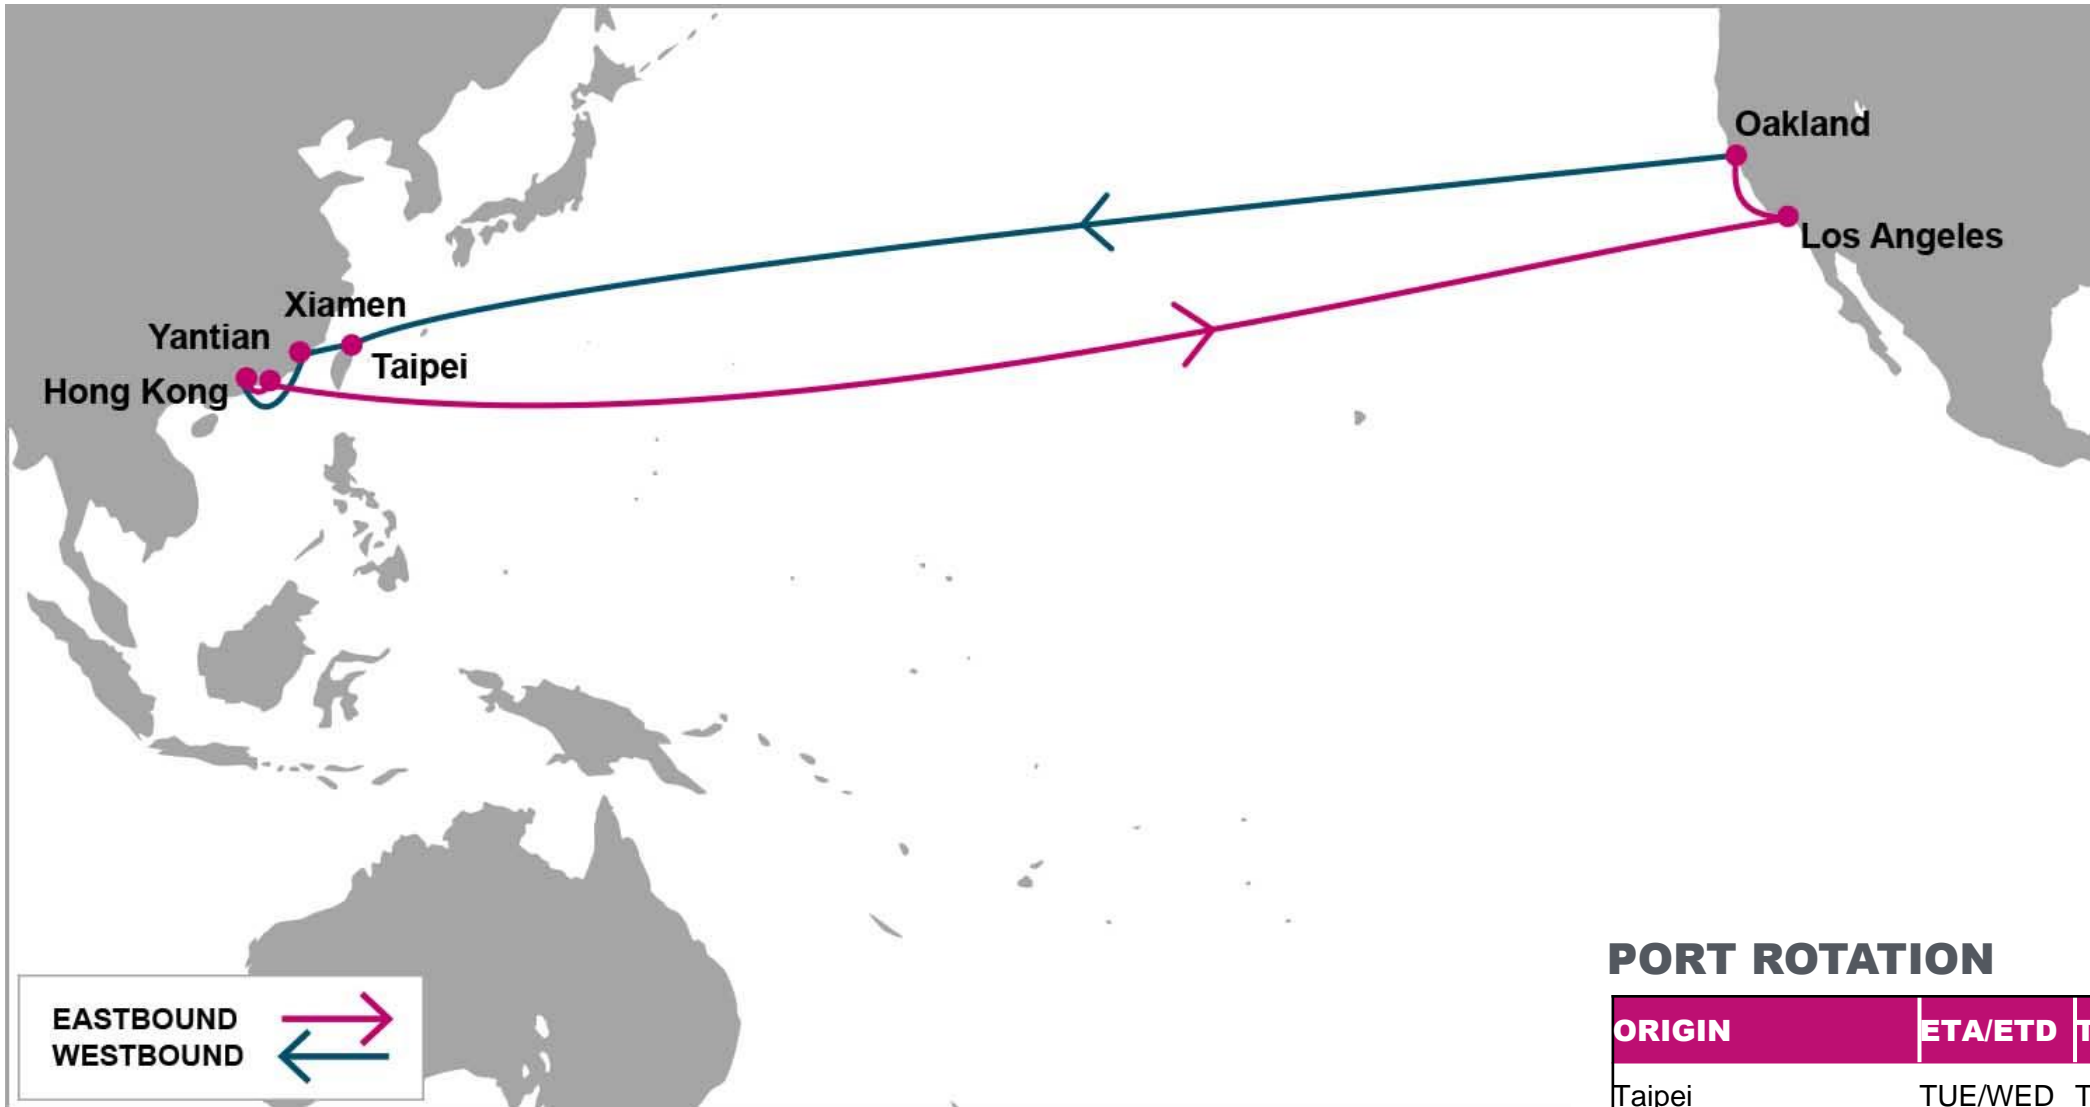

For more information, please click [here](#)

PORT ROTATION

(Terminals are subject to change)

ORIGIN	ETA/ETD	TERMINAL
Taipei	TUE/WED	Taipei Container Terminal
Xiamen	THU/THU	Xiamen Hairun Terminal
Hong Kong	FRI/SAT	Hong Kong International Terminal
Yantian	SAT/MON	Yantian International Container Terminal
Los Angeles	SUN/WED	Everport Container Terminal
Oakland	FRI/MON	Everport Container Terminal
Taipei	TUE/WED	Taipei Container Terminal
Turnaround days: 42		

TPEB	LAX	OAK	TPWB	TPE	XMN	HKG	YTN
TPE	19	24	LAX	20	22	23	24
XMN	17	22	OAK	15	17	18	19
HKG	16	21					
YTN	12	17					

KEY TRANSIT TABLE - UNLOCODE PORT NAME & COUNTRY NAME

TPE: Taipei, Taiwan | **XMN:** Xiamen, China | **HKG:** Hong Kong, China | **YTN:** Yantian, China | **LAX:** Los Angeles, USA | **OAK:** Oakland, USA

NOTE: Transit times and port rotation are as of now and subject to change