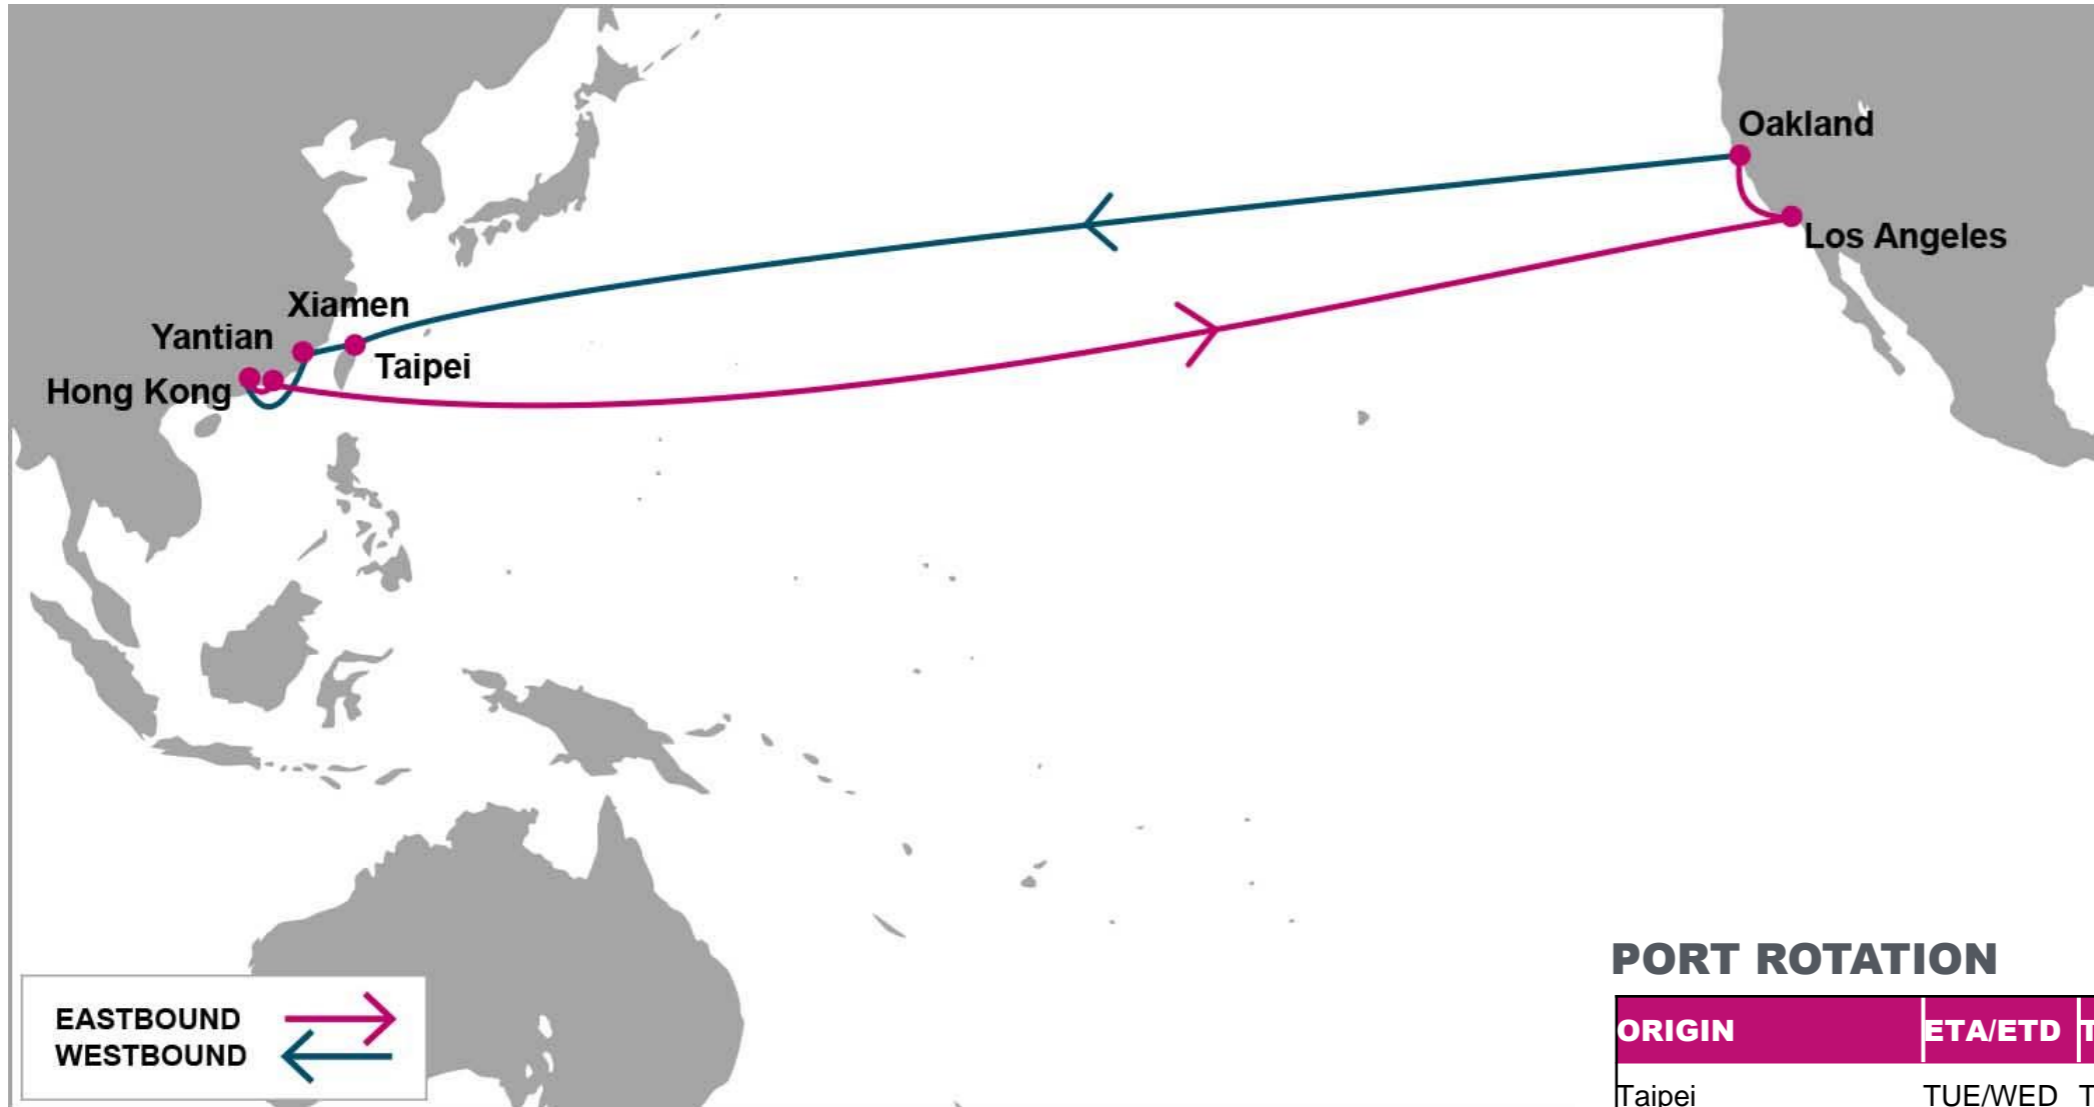

For more information, please click [here](#)

TPEB	LAX	OAK	TPWB	TPE	XMN	HKG	YTN
TPE	19	24	LAX	20	22	23	24
XMN	17	22	OAK	15	17	18	19
HKG	16	21					
YTN	12	17					

PORT ROTATION

(Terminals are subject to change)

ORIGIN	ETA/ETD	TERMINAL
Taipei	TUE/WED	Taipei Container Terminal
Xiamen	THU/THU	Xiamen Hairun Terminal
Hong Kong	FRI/SAT	Hong Kong International Terminal
Yantian	SAT/MON	Yantian International Container Terminal
Los Angeles	SUN/WED	Everport Container Terminal
Oakland	FRI/MON	Everport Container Terminal
Taipei	TUE/WED	Taipei Container Terminal
Turnaround days: 42		

KEY TRANSIT TABLE - UNLOCODE PORT NAME & COUNTRY NAME

TPE: Taipei, Taiwan | **XMN:** Xiamen, China | **HKG:** Hong Kong, China | **YTN:** Yantian, China | **LAX:** Los Angeles, USA | **OAK:** Oakland, USA

NOTE: Transit times and port rotation are as of now and subject to change