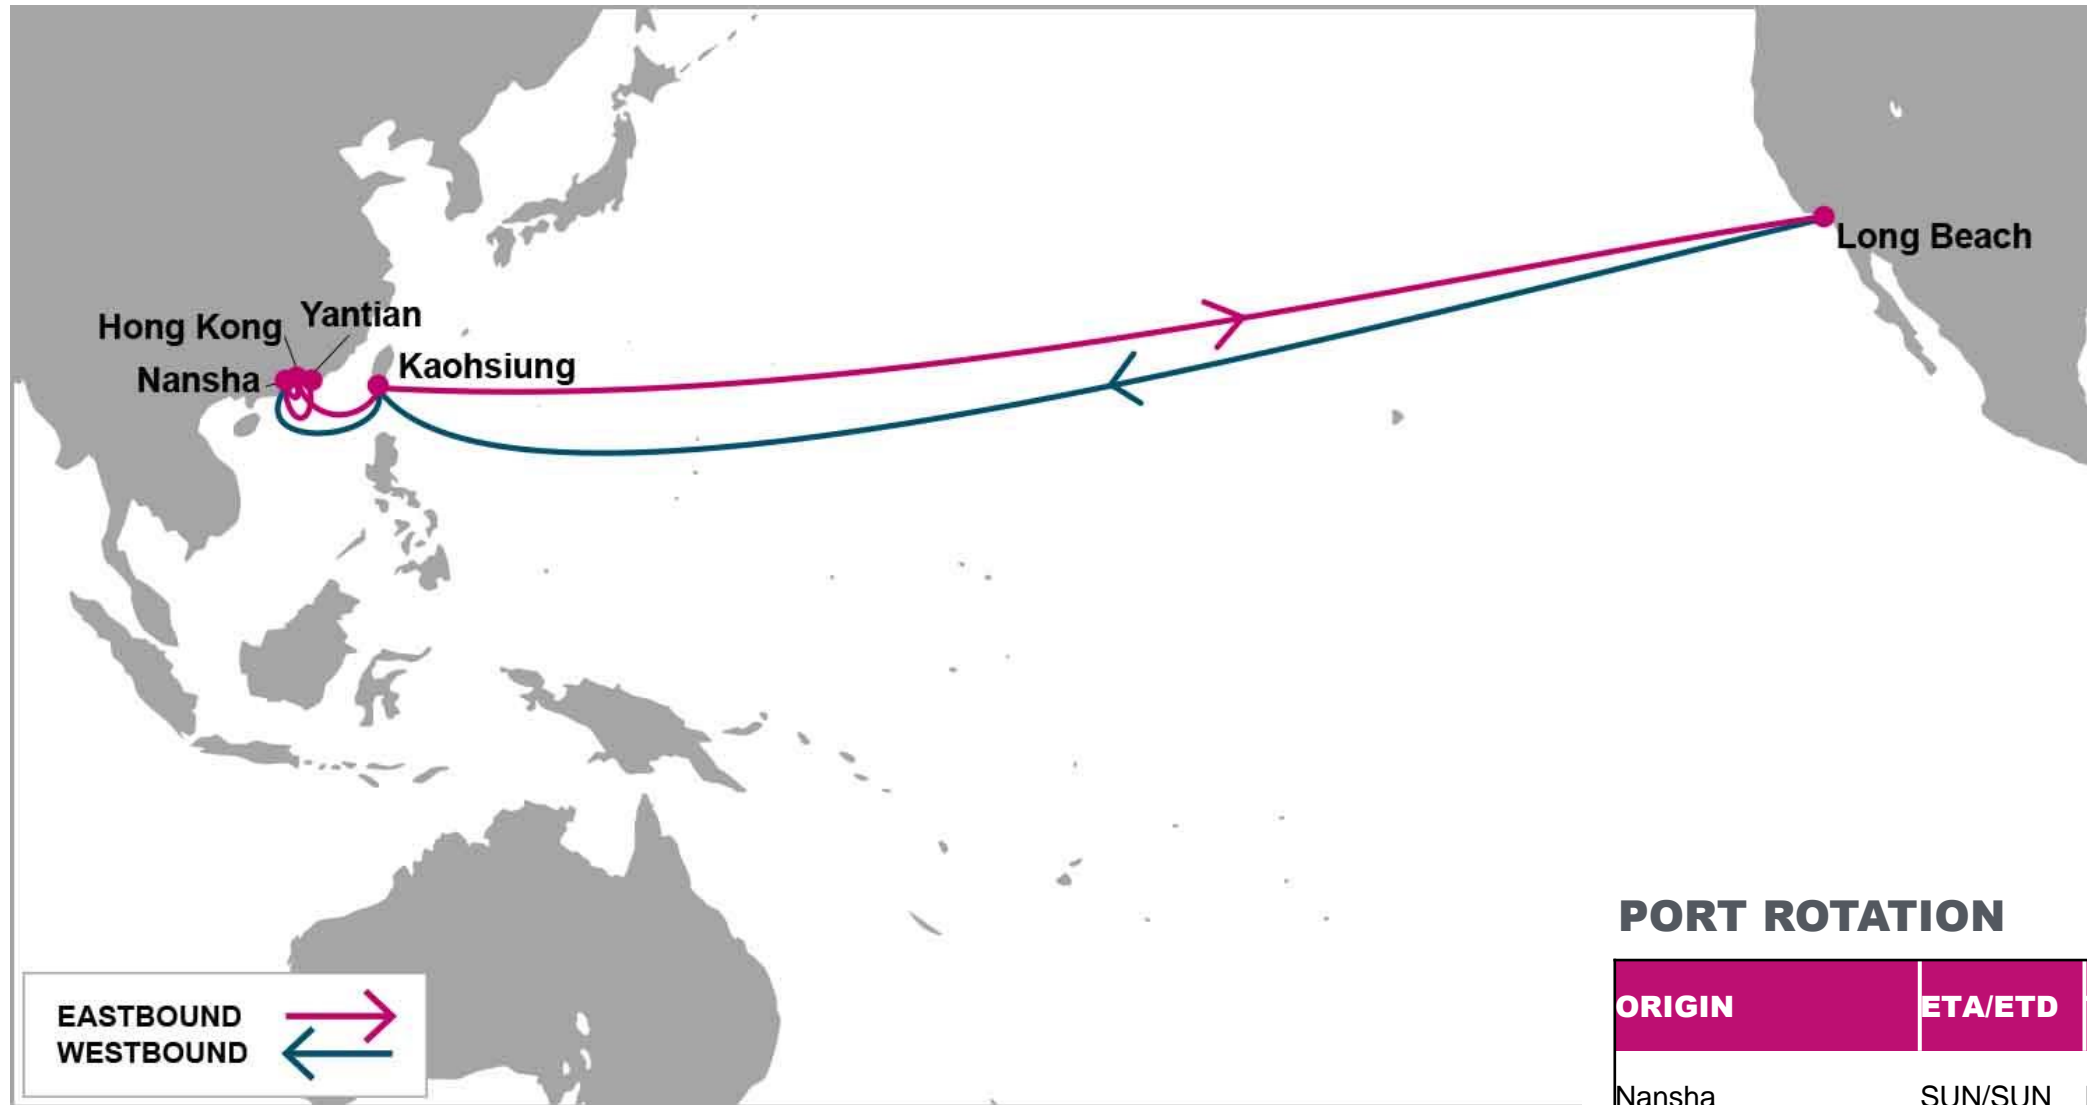

For more information, please click [here](#)

EASTBOUND 
WESTBOUND 

PORT ROTATION

(Terminals are subject to change)

ORIGIN	ETA/ETD	TERMINAL
Nansha	SUN/SUN	Nansha New Port Terminal
Hong Kong	MON/MON	Hongkong International Terminals (HIT)
Yantian	TUE/WED	Yantian International Container Terminal
Kaohsiung	THU/THU	OOCL Kaohsiung Container Terminal
Long Beach	WED/TUE	Long Beach Container Terminal
Kaohsiung	SAT/SUN	OOCL Kaohsiung Container Terminal
Nansha	SUN/SUN	Nansha New Port Terminal
Turnaround days: 42		

W/B	LGB	E/B	KHH	NSA	HKG	YTN
NSA	17	LGB	18	26	27	28
HKG	16					
YTN	14					
KHH	13					

KEY TRANSIT TABLE - UNLOCODE PORT NAME & COUNTRY NAME

YTN: Yantian, China | NSA: Nansha, China | HKG: Hong Kong, China | KHH: Kaohsiung, Taiwan | LGB: Long Beach, USA

NOTE: Transit times and port rotation are as of now and subject to change