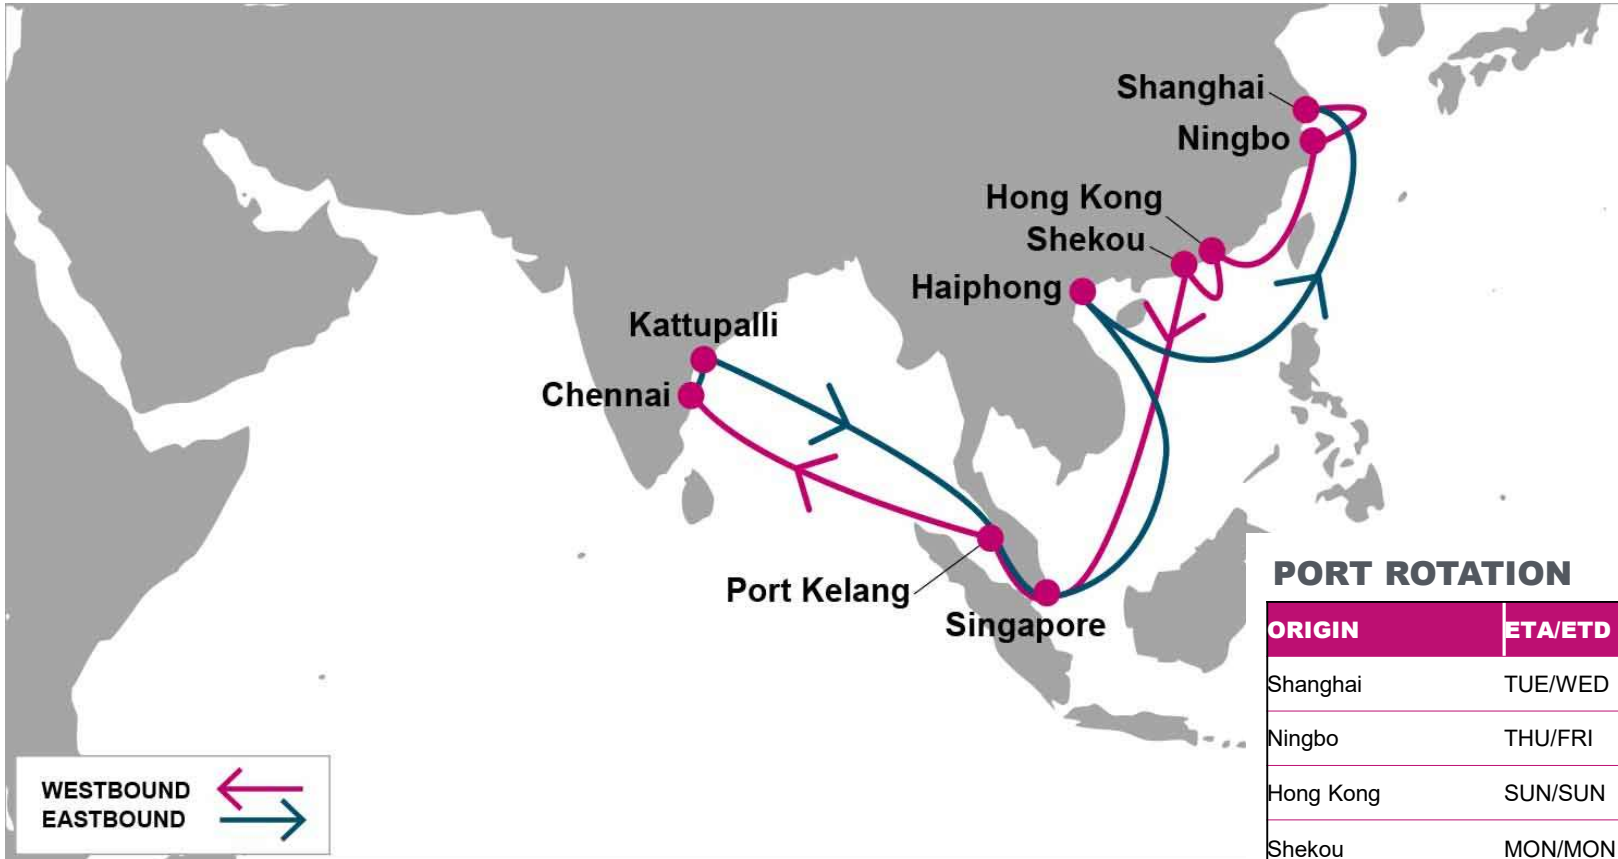

For more information, please click [here](#)

**PORT ROTATION**

(Terminals are subject to change)

ORIGIN	ETA/ETD	TERMINAL
Shanghai	TUE/WED	WGQ 5
Ningbo	THU/FRI	MSICT
Hong Kong	SUN/SUN	HIT
Shekou	MON/MON	Shekou Container Terminal
Singapore	FRI/SAT	PSA Singapore
Port Kelang	SUN/MON	West Port / North Port
Chennai	FRI/SUN	Chennai International Terminal
Kattupalli	SUN/SUN	Adani Kattupalli
Port Kelang	FRI/SAT	North Port
Singapore	SUN/MON	PSA Singapore
Haiphong	THU/FRI	HICT
Shanghai	TUE/WED	WGQ 5

**KEY TRANSIT TABLE - UNLOCODE PORT NAME & COUNTRY NAME**

SHA: Shanghai, China | NGB: Ningbo, China | HKG: Hong Kong, China | SHK: Shekou, China | SIN: Singapore, Singapore | PKG: Port Kelang, Malaysia | MAA: Chennai, India | KTP: Kattupalli, India | HPH: Haiphong, Vietnam

NOTE: Transit times and port rotation are as of now and subject to change