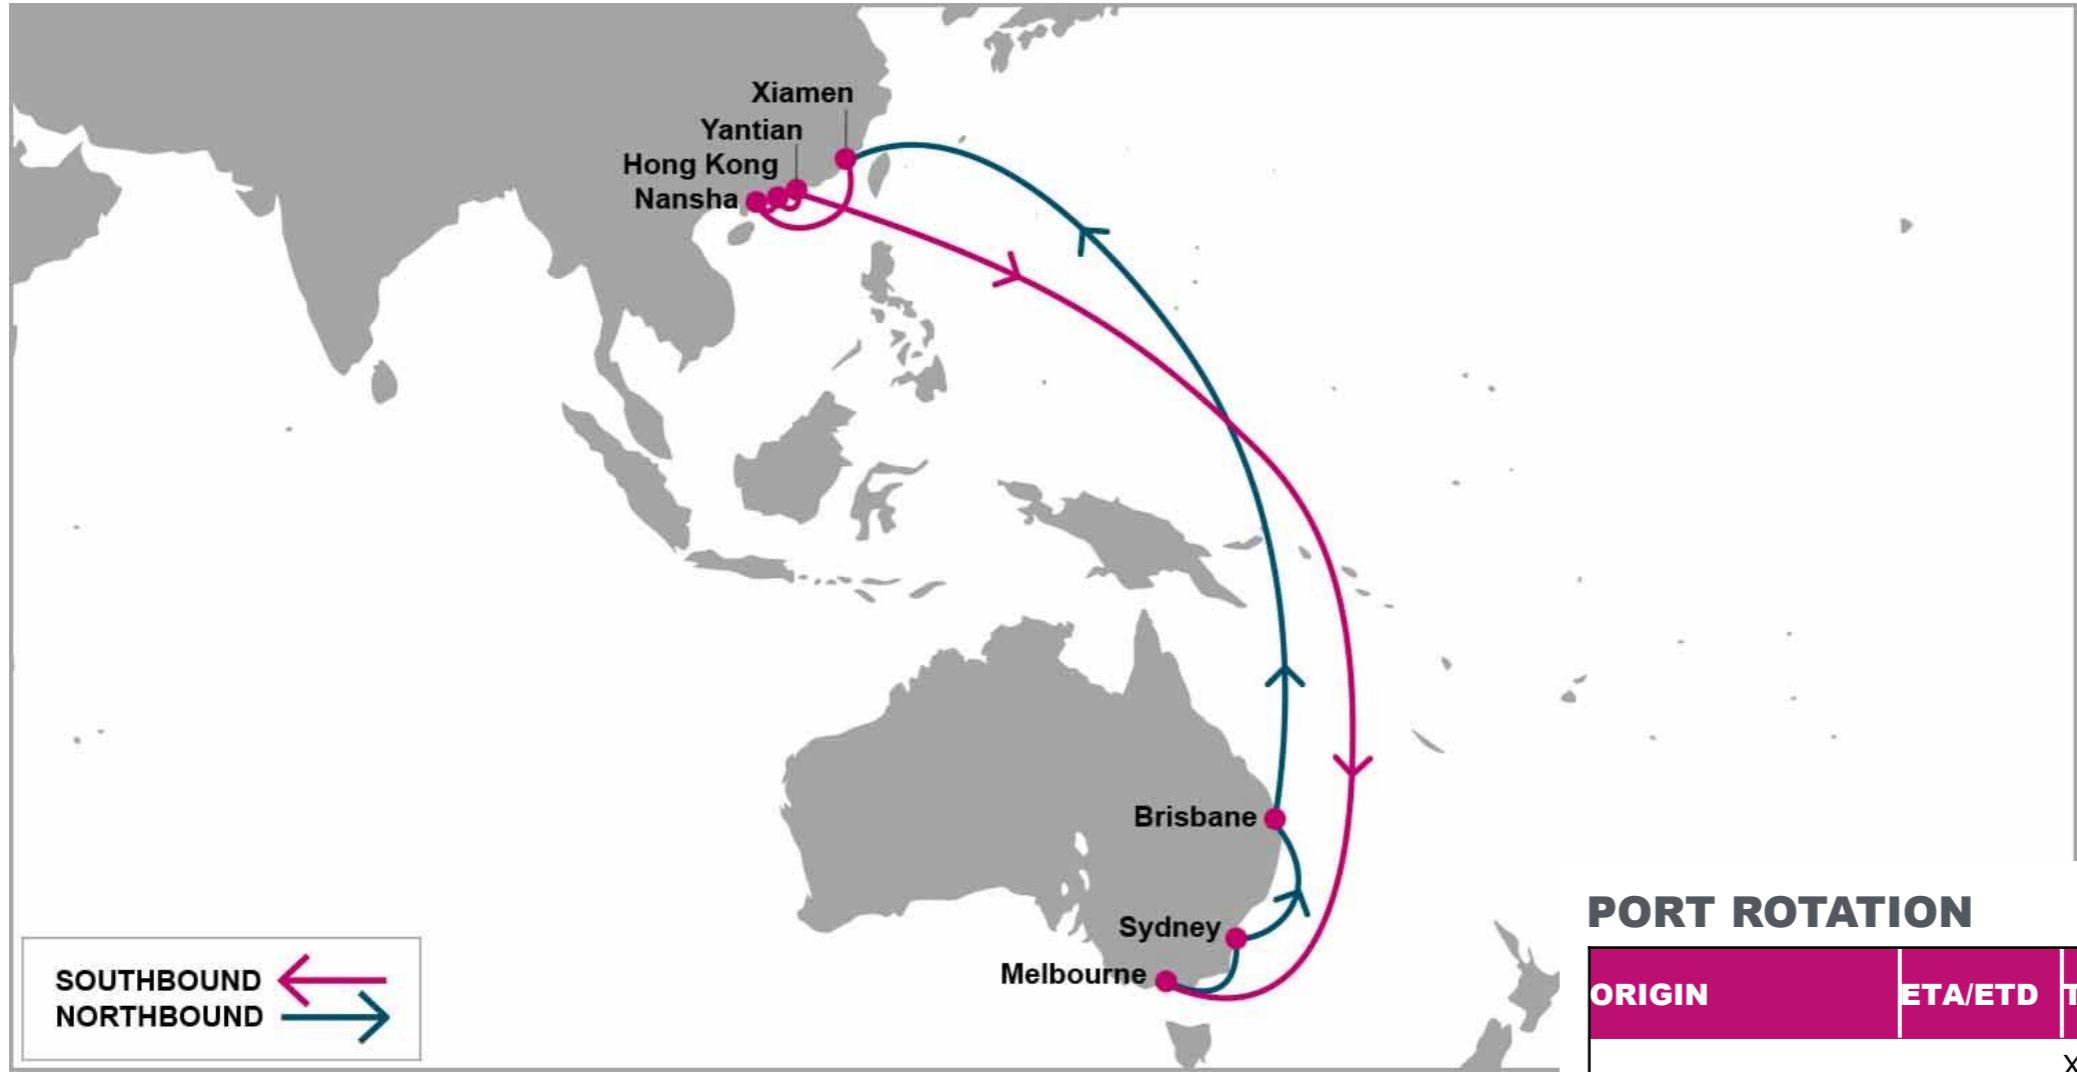

For more information, please click [here](#)

PORT ROTATION

(Terminals are subject to change)

ORIGIN	ETA/ETD	TERMINAL
Xiamen	WED/WED	Xiamen Hairun Container Terminal (XRCT)
Nansha	FRI/FRI	Guangzhou South China Oceangate Terminal
Hong Kong	SAT/SAT	Modern Terminals Limited (MTL)
Yantian	SAT/SUN	Yantian International Container Terminal (YICT)
Melbourne	SUN/MON	DP World Melbourne
Sydney	WED/WED	DP World Sydney
Brisbane	FRI/SAT	DP World Brisbane
Xiamen	WED/WED	Xiamen Hairun Container Terminal (XRCT)

Turnaround days: 35

S/B	MEL	SYD	BNE	N/B	XMN	NSA	HKG	YTN
XMN	18	21	23	MEL	16	18	19	19
NSA	16	19	21	SYD	14	16	17	17
HKG	15	18	20	BNE	11	13	14	14
YTN	14	17	19					

KEY TRANSIT TABLE - UNLOCODE PORT NAME & COUNTRY NAME

XMN: Xiamen, China | **NSA:** Nansha, China | **HKG:** Hong Kong, China | **YTN:** Yantian, China | **MEL:** Melbourne, Australia | **SYD:** Sydney, Australia | **BNE:** Brisbane, Australia |