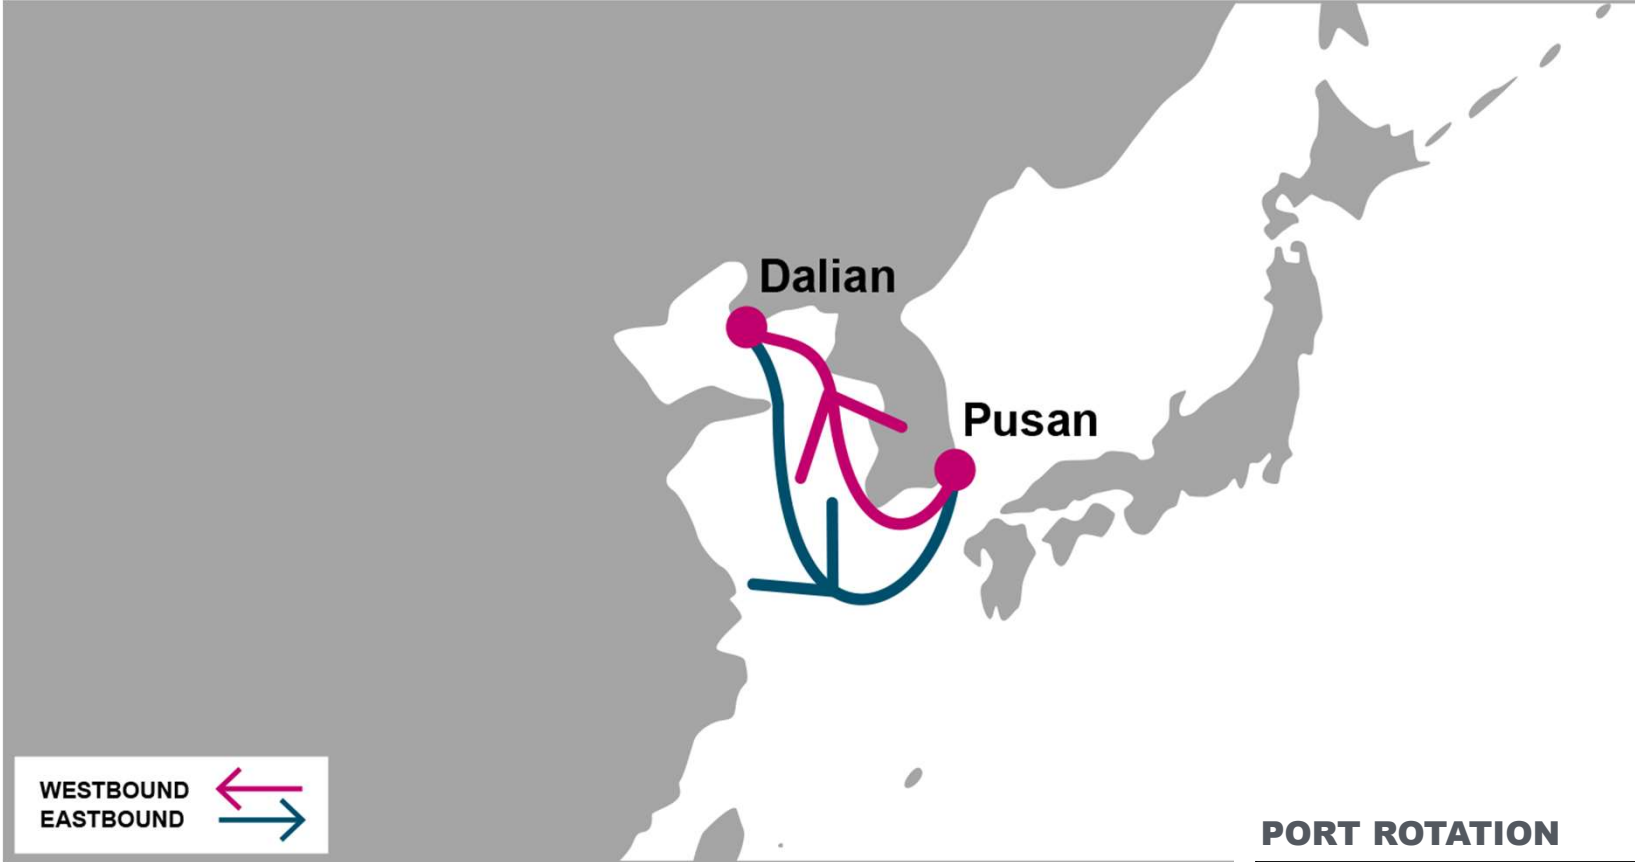

For more information, please click [here](#)

W/B	DLC	E/B	PUS
PUS	3	DLC	3

PORT ROTATION

(Terminals are subject to change)

ORIGIN	ETA/ETD	TERMINAL
Pusan	SAT/SAT	PNC
Dalian	TUE/WED	Dalian Container Terminal
Pusan	SAT/SAT	PNC
Turnaround days: 7		

KEY TRANSIT TABLE - UNLOCODE PORT NAME & COUNTRY NAME

PUS: Pusan, Korea | **DLC:** Dalian, China

NOTE: Transit times and port rotation are as of now and subject to change