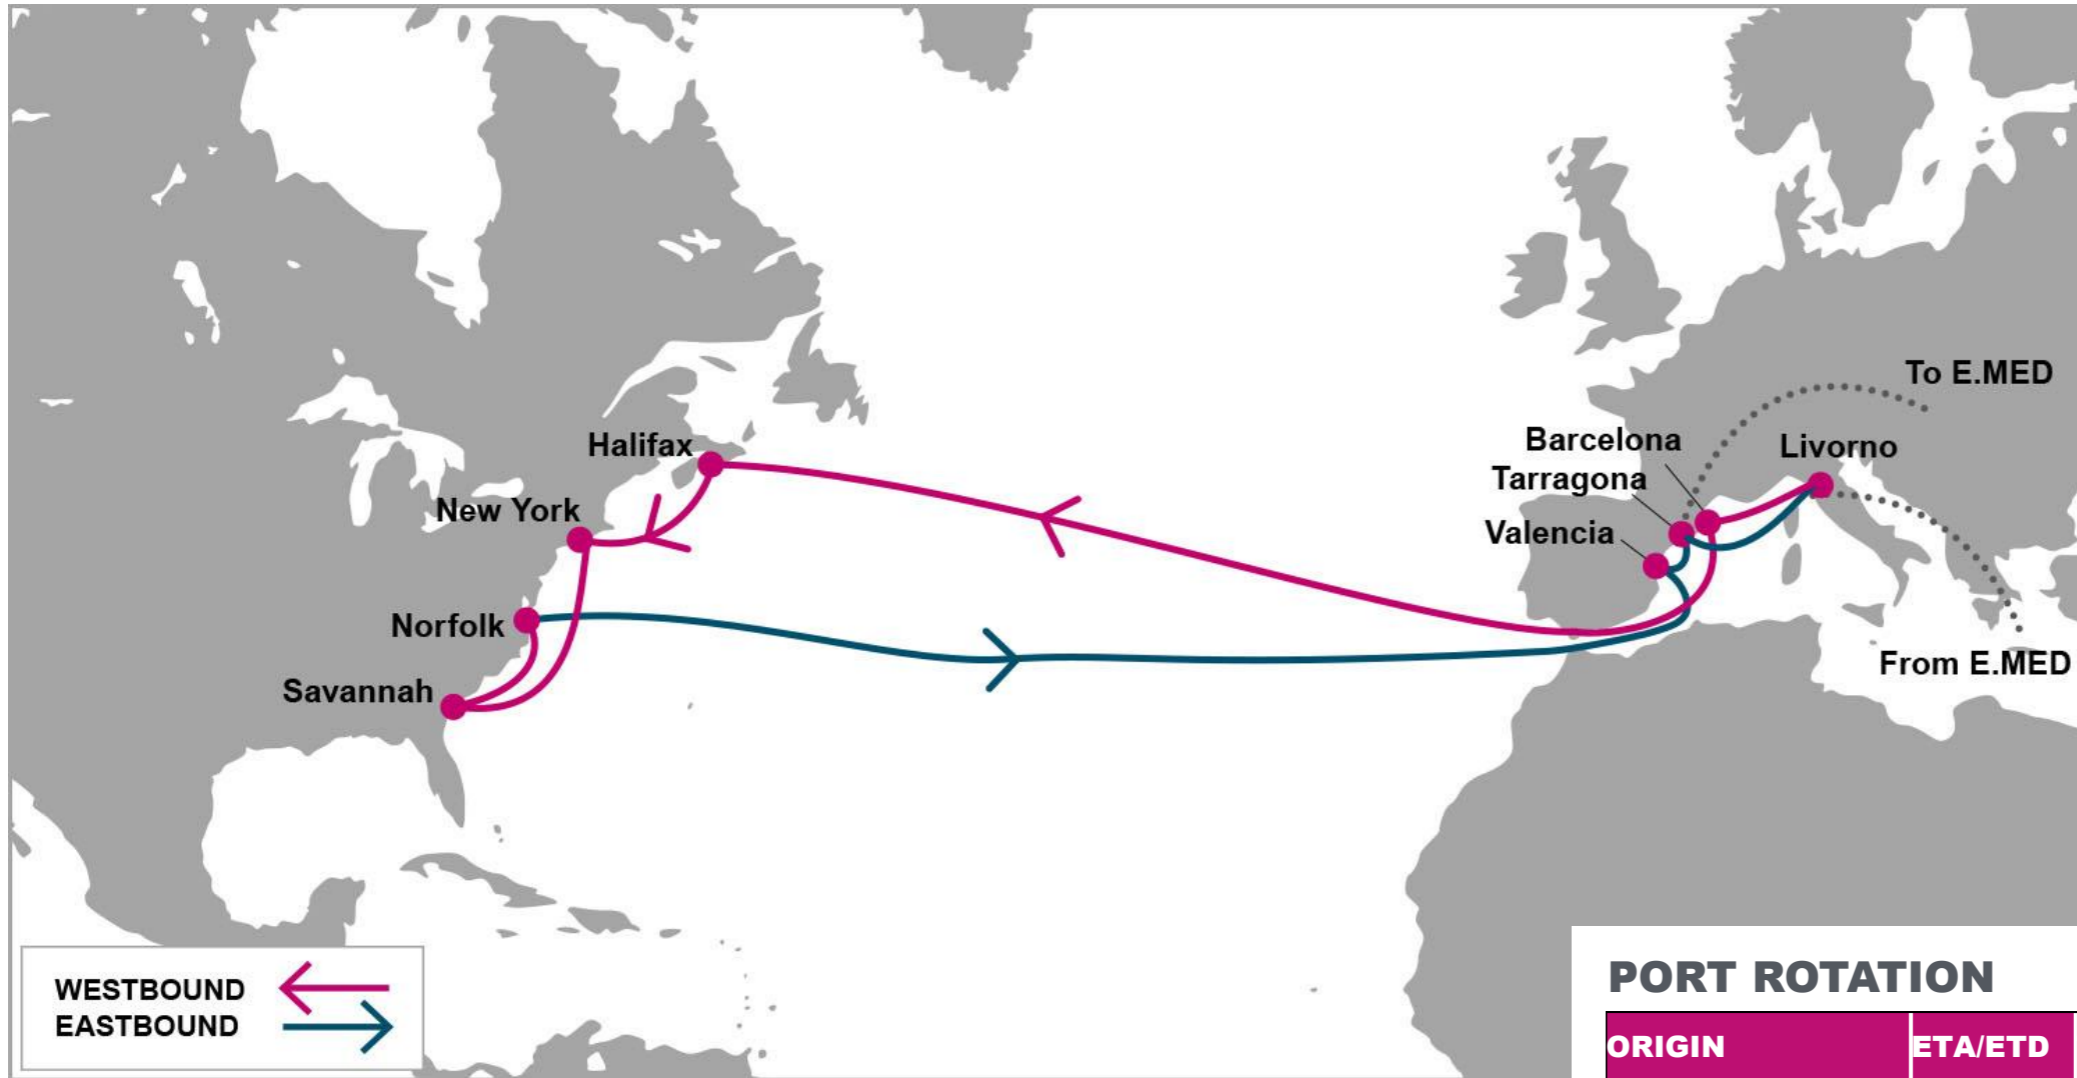

For more information, please click [here](#)

WESTBOUND ←  
EASTBOUND →

W/B	HFX	NYC	SAV	ORF	E/B	VLC	TRG	LIV
LIV	13	15	18	21	HFX	22	24	42
BCN	10	12	15	18	NYC	19	21	39
					SAV	16	18	36
					ORF	14	16	34

**PORT ROTATION**

(Terminals are subject to change)

ORIGIN	ETA/ETD	TERMINAL
Livorno	FRI/SAT	TDT Terminal Darsena Toscana SRL
Barcelona	MON/TUE	APM Terminals Barcelona
Halifax	FRI/FRI	Halterm - Halifax
New York	SUN/MON	Maher Terminals
Savannah	WED/THU	Garden City Terminal
Norfolk	SAT/SAT	Norfolk International Terminal (NIT)
Valencia	SAT/SUN	TCV Stevedoring Company SA
Tarragona	MON/TUE	DPW Tarragona
Livorno	FRI/SAT	TDT Terminal Darsena Toscana SRL
<b>Turnaround days: 56</b>		

**KEY TRANSIT TABLE** - UNLOCODE PORT NAME & COUNTRY NAME

FOS: Fos, France | GOA: Genoa, Italy | SPE: La Spezia, Italy | BCN: Barcelona, Spain | VLC: Valencia, Spain | NYC: New York, USA | ORF: Norfolk, USA | SAV: Savannah, USA | MIA: Miami, USA | ALG: Algeciras, Spain

NOTE: Transit times and port rotation are as of now and subject to change