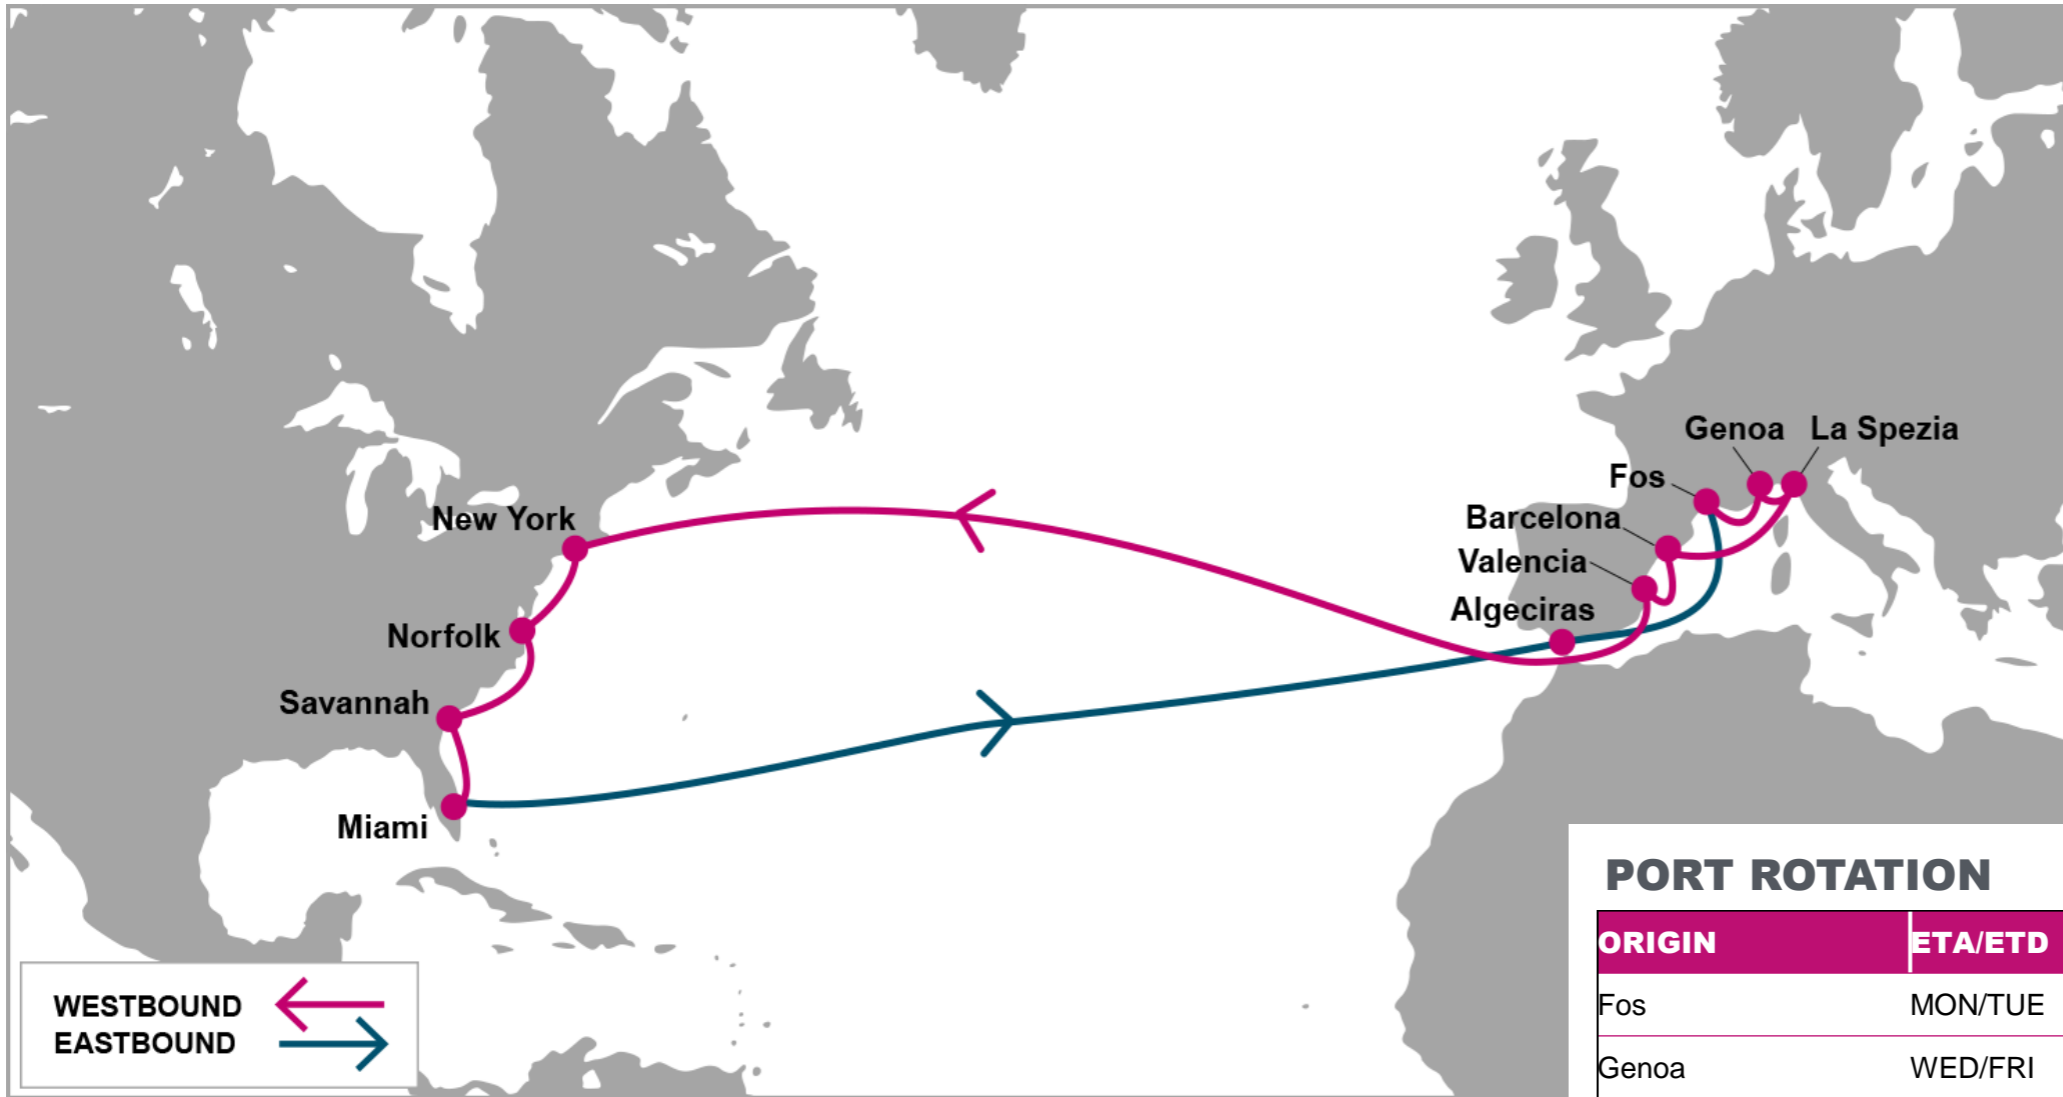

For more information, please click [here](#)

PORT ROTATION

(Terminals are subject to change)

ORIGIN	ETA/ETD	TERMINAL
Fos	MON/TUE	Eurofos
Genoa	WED/FRI	PSA Genoa (former VTE)
La Spezia	SAT/SUN	La Spezia Container Terminal (LSCT)
Barcelona	TUE/WED	APM Terminals Barcelona
Valencia	WED/THU	Noatum Container Terminal
New York	SUN/TUE	Maher Terminals
Norfolk	WED/THU	Norfolk International Terminal (NIT)
Savannah	SAT/SUN	Garden City Terminal
Miami	MON/TUE	South Florida Container Terminal (SFCT)
Algeciras	FRI/SAT	Total Terminal International (TTI)
Fos	MON/TUE	Eurofos
Turnaround days: 42		

W/B	NYC	ORF	SAV	MIA	E/B	ALG	FOS	GOA	SPE	BCN	VLC
FOS	19	22	25	27	NYC	18	21	22	25	28	29
GOA	16	19	22	24	ORF	16	19	20	23	26	27
SPE	14	17	20	22	SAV	13	16	17	20	23	24
BCN	11	14	17	19	MIA	11	14	15	18	21	22
VLC	10	13	16	18							

KEY TRANSIT TABLE - UNLOCODE PORT NAME & COUNTRY NAME

FOS: Fos, France | GOA: Genoa, Italy | SPE: La Spezia, Italy | BCN: Barcelona, Spain | VLC: Valencia, Spain | NYC: New York, USA | ORF: Norfolk, USA | SAV: Savannah, USA | MIA: Miami, USA | ALG: Algeciras, Spain

NOTE: Transit times and port rotation are as of now and subject to change