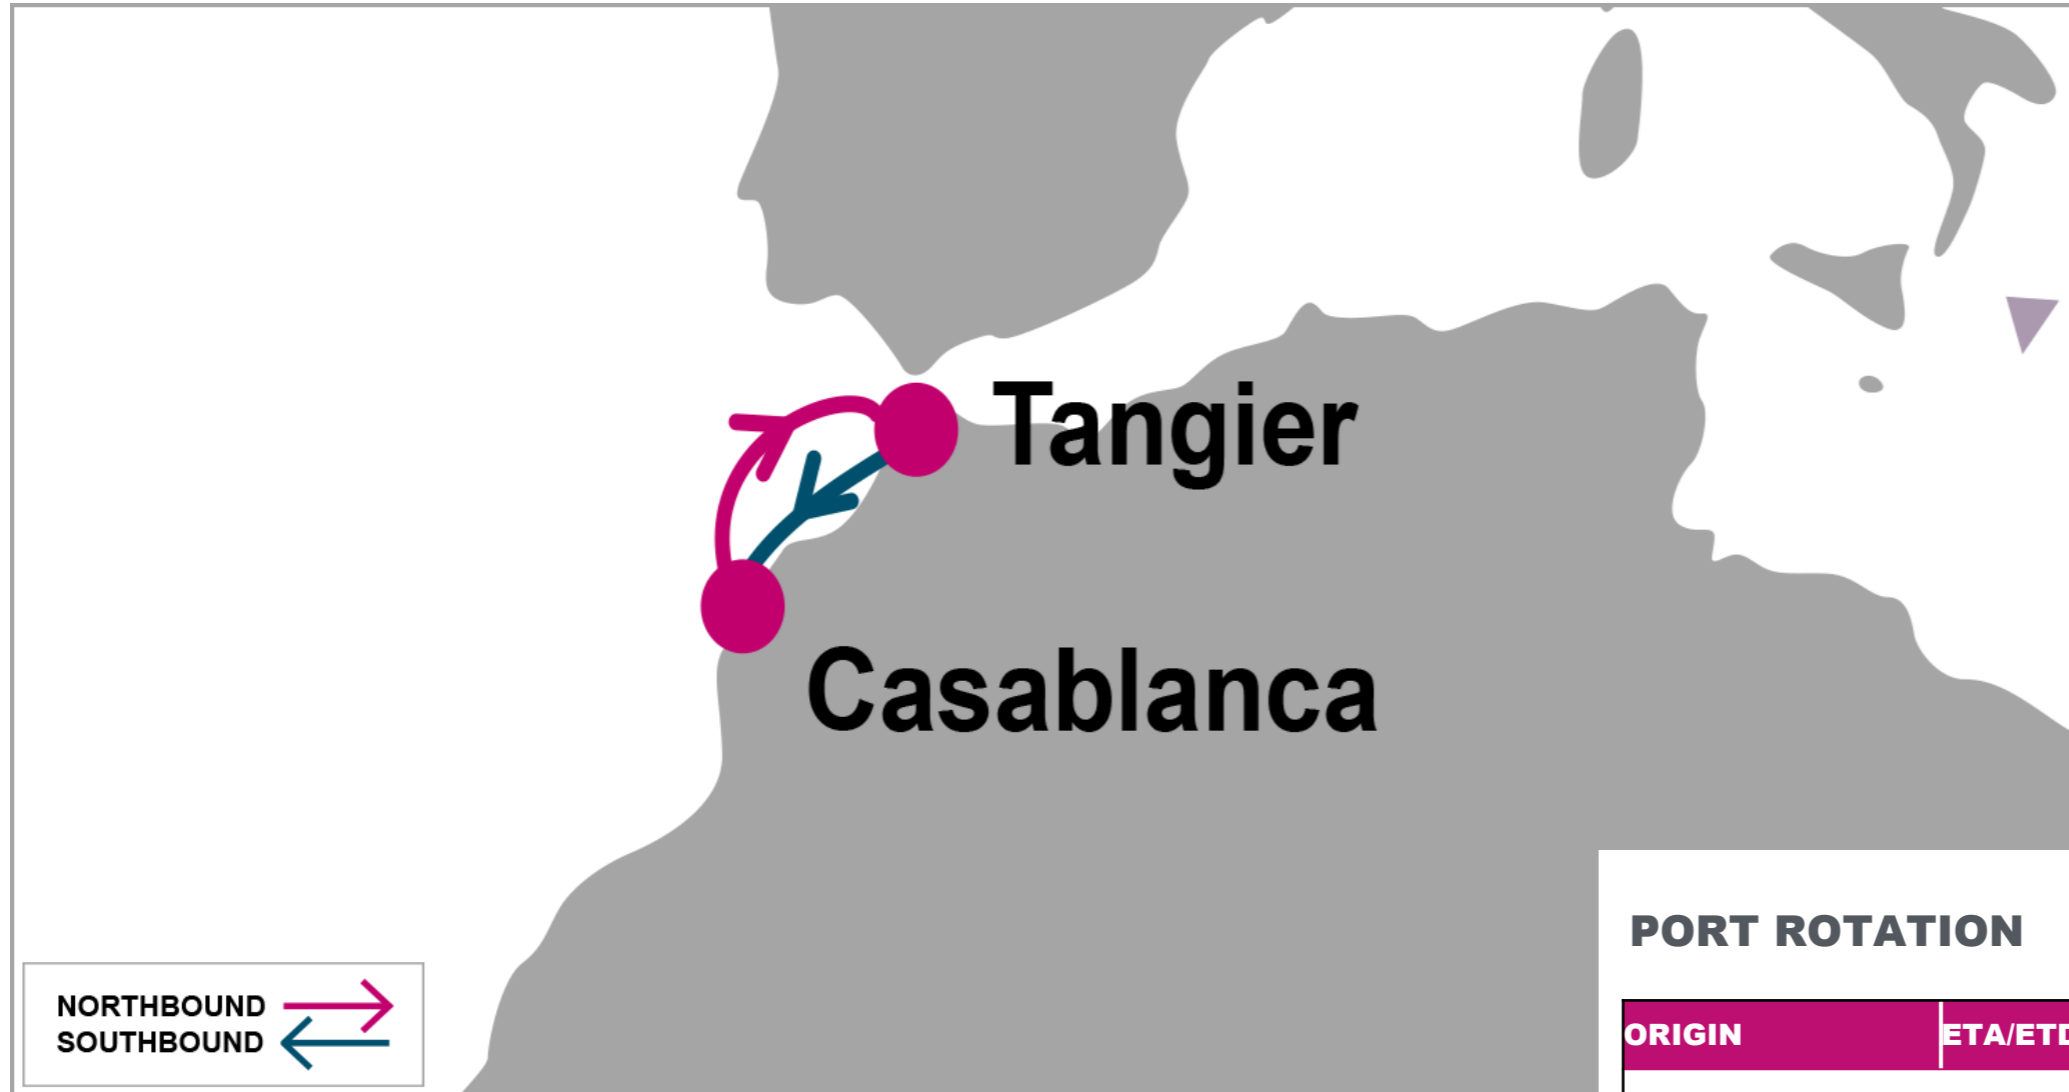

For more information, please click [here](#)

PORT ROTATION

(Terminals are subject to change)

ORIGIN	ETA/ETD	TERMINAL
Tangier	SAT/MON	Tangier Alliance Terminal
Casablanca	TUE/FRI	Marsa Maroc
Tangier	SAT/MON	Tangier Alliance Terminal
Turnaround days: 7		

S/B	CAS	N/B	TNG
TNG	1	CAS	1

KEY TRANSIT TABLE - UNLOCODE PORT NAME & COUNTRY NAME

TNG: Tangier, Morocco | CAS: Casablanca, Morocco

NOTE: Transit times and port rotation are as of now and subject to change