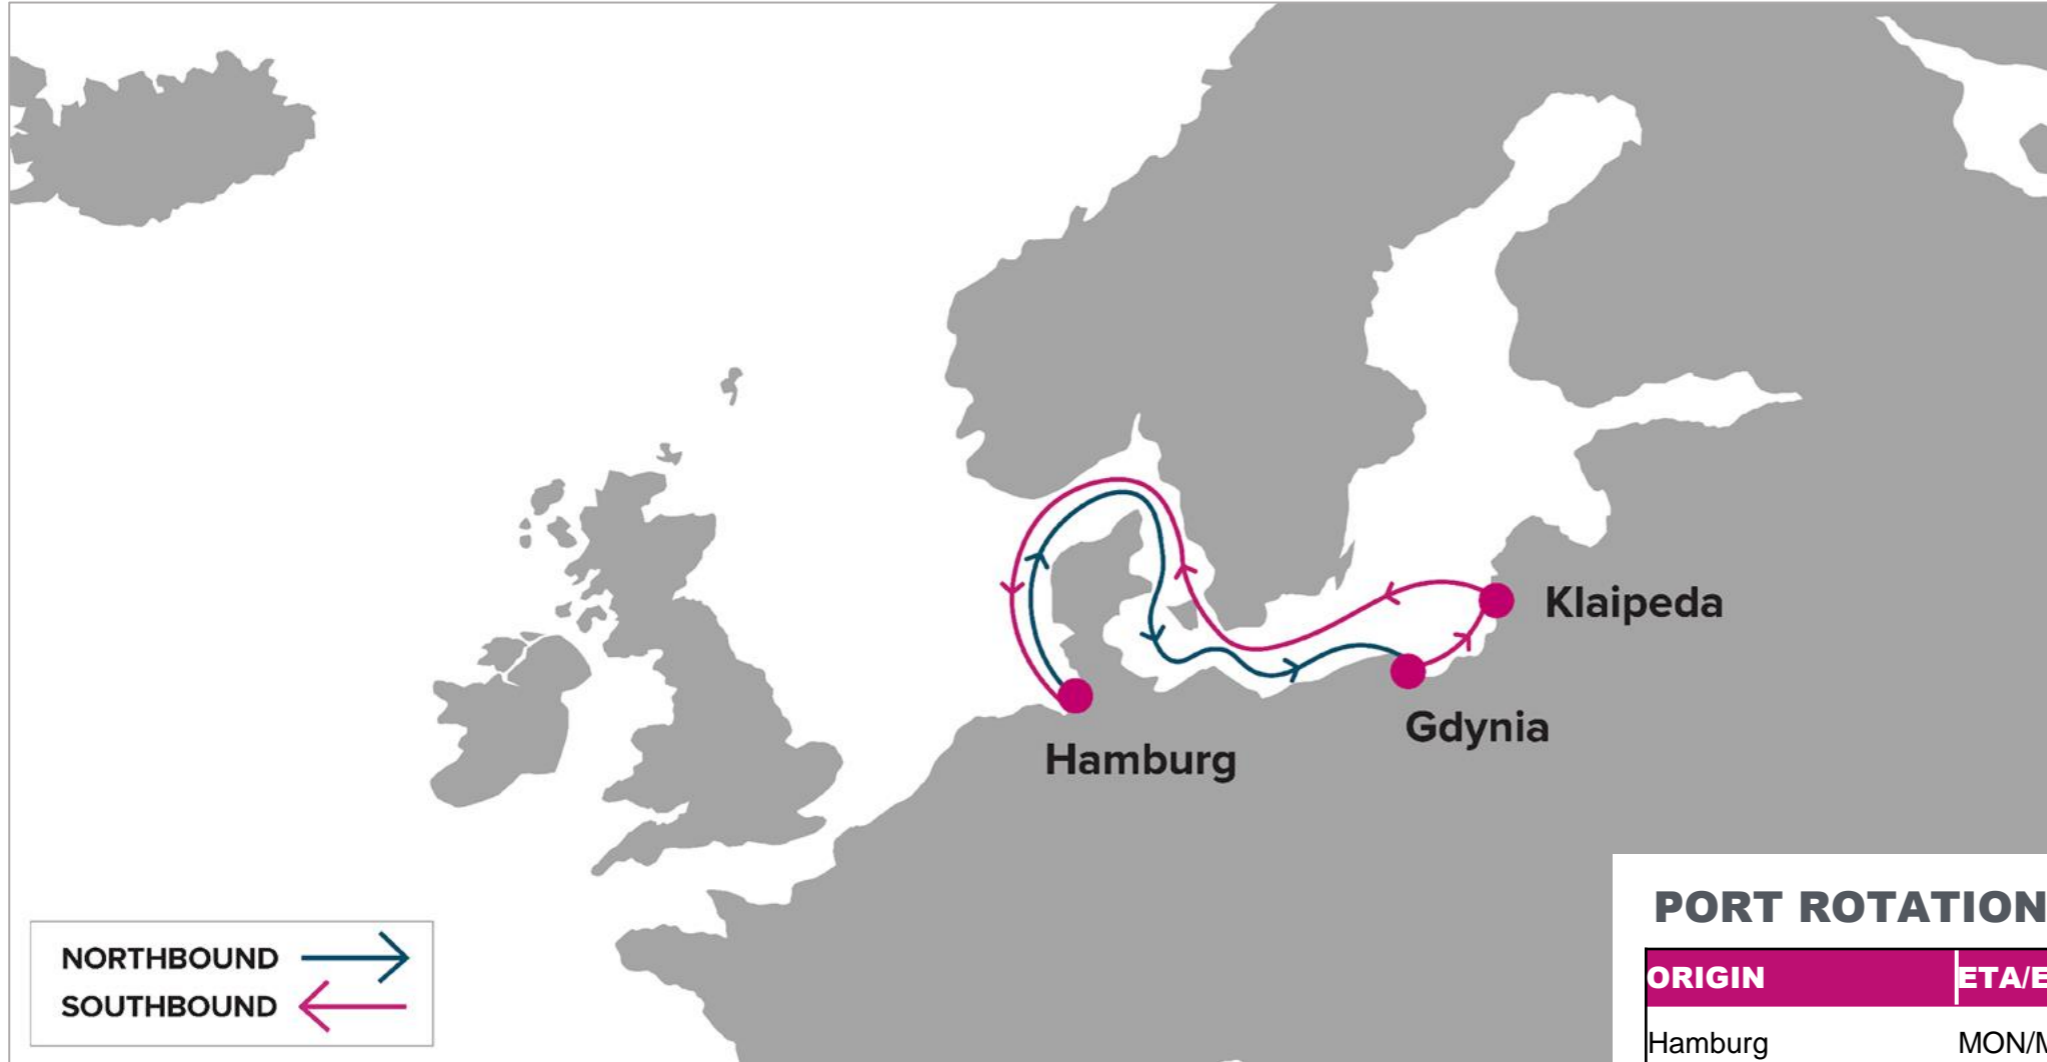

For more information, please click [here](#)

N/B	GDY	KLJ	S/B	HAM
HAM	3	4	GDY	3
HAM	2	3	KLJ	2
HAM	2	3		

PORT ROTATION

(Terminals are tentative and subject to change)

ORIGIN	ETA/ETD	TERMINAL
Hamburg	MON/MON	CTT (HHLA Container Terminal Tollerort)
Hamburg	MON/TUE	CTA (Container Terminal Altenwerder)
Hamburg	TUE/TUE	CTB (HHLA Container Terminal Buchardka)
Gdynia	THU/FRI	Gdynia BCT - Baltic Container Terminal
Klaipeda	FRI/SAT	Klaipedos Konteineriu Terminalas
Hamburg	MON/MON	CTT (HHLA Container Terminal Tollerort)
Turnaround days: 7 DAYS		

KEY TRANSIT TABLE - UNLOCODE PORT NAME & COUNTRY NAME

HAM: Hamburg, Germany | **GDY:** Gdynia, Poland | **KLJ:** Klaipeda, Lithuania

NOTE: Transit times and port rotation are tentative as of now and subject to change