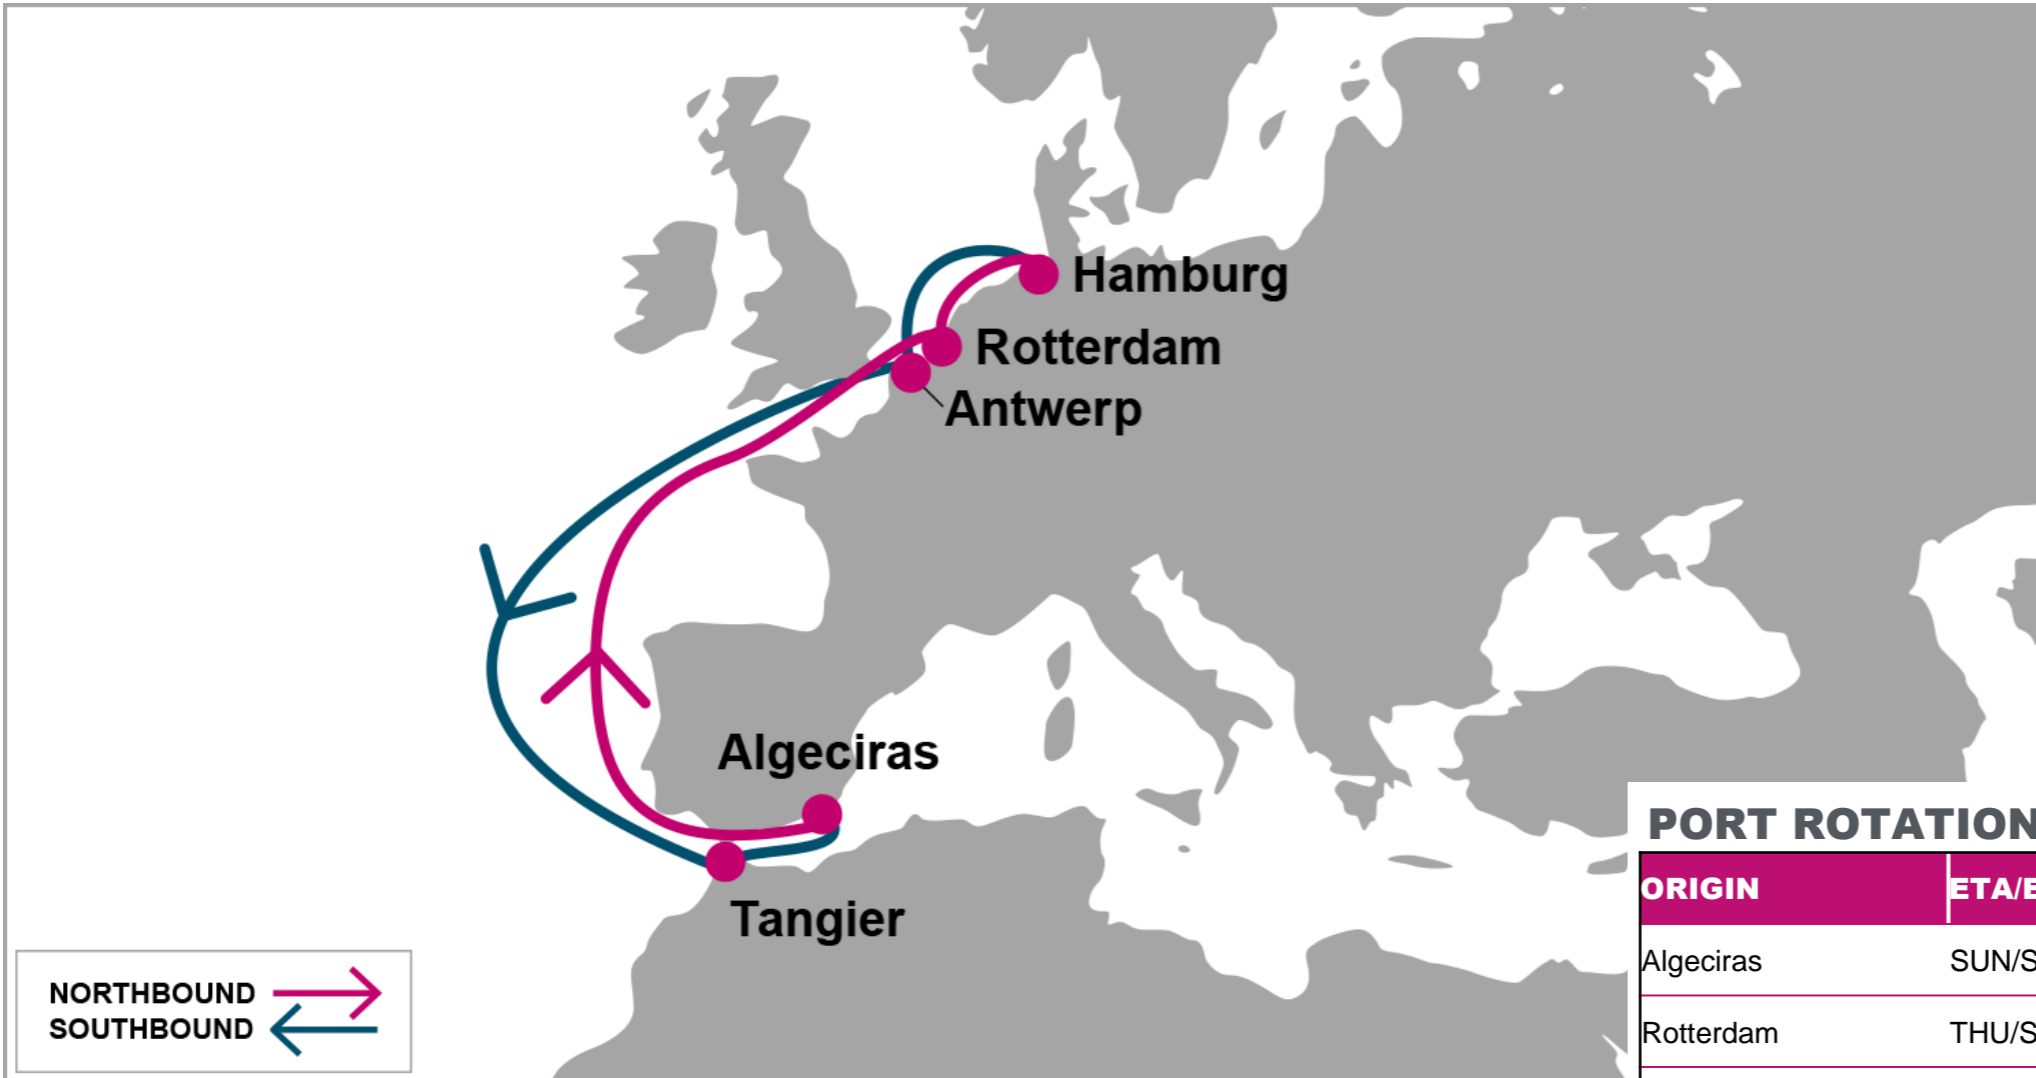

For more information, please click [here](#)

PORT ROTATION (Terminals are tentative and subject to change)

ORIGIN	ETA/ETD	TERMINAL
Algeciras	SUN/SUN	Total Terminal International Algeciras
Rotterdam	THU/SUN	Rotterdam World Gateway(RWG)
Hamburg	MON/THU	HHLA Container Terminal Burchardkai (CTB)
Antwerp	SAT/MON	PSA Antwerp 913
Tangier	FRI/SAT	Tangier Alliance Terminal

N/B	RTM	HAM	ANR	S/B	TNG
ALG	4	8	13	RTM	12
				HAM	8
				ANR	4

KEY TRANSIT TABLE - UNLOCODE PORT NAME & COUNTRY NAME

ALG: Algeciras, Spain | **RTM:** Rotterdam, Netherland | **HAM:** Hamburg, Germany | **ANR:** Antwerp, Belgium | **TNG:** Tangier, Morocco

NOTE: Transit times and port rotation are tentative as of now and subject to change