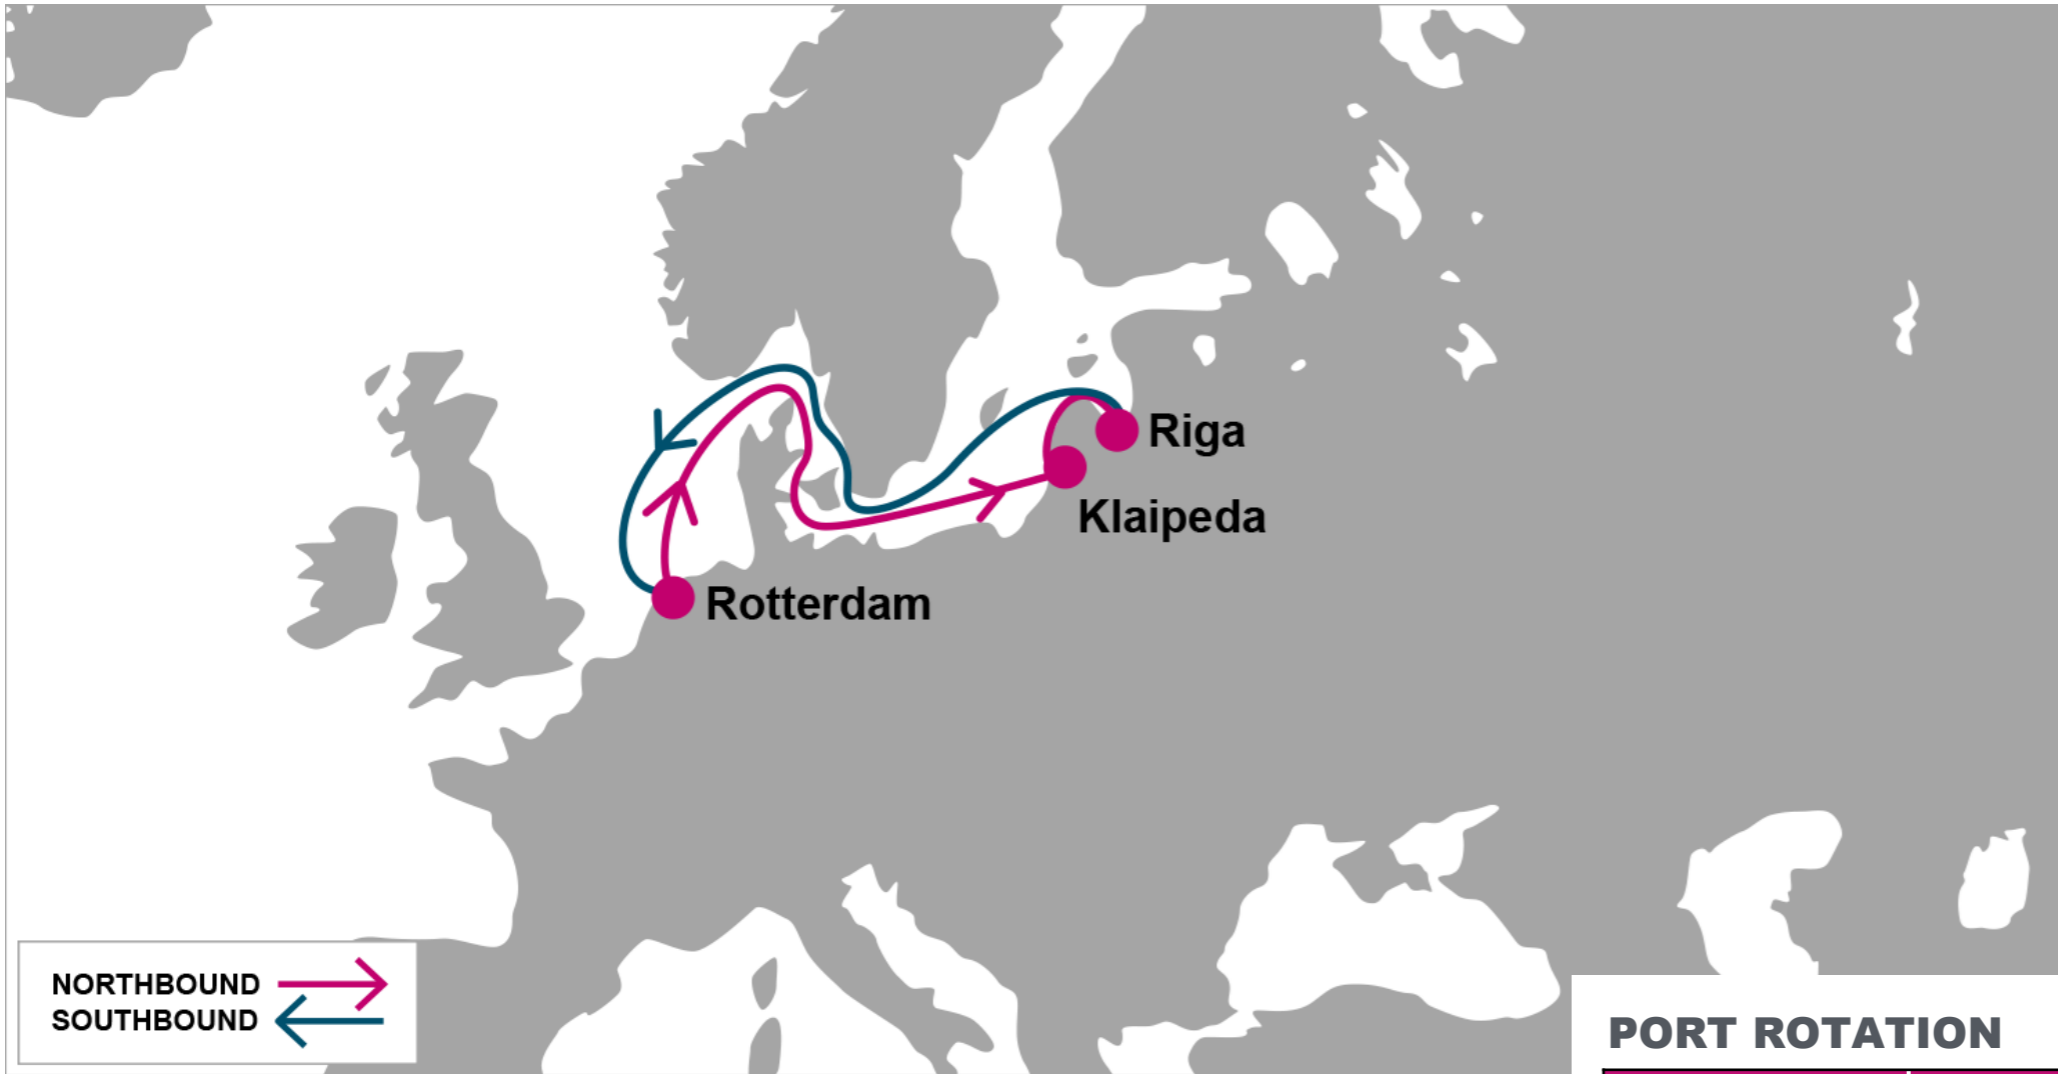

For more information, please click [here](#)

PORT ROTATION

(Terminals are subject to change)

ORIGIN	ETA/ETD	TERMINAL
Rotterdam¹	FRI/SAT	ECT Delta Terminal
Rotterdam²	MON/MON	Rotterdam World Gateway (RWG)
Klaipeda	SAT/SUN	Klaipedos Konteineriu Terminals
Riga	MON/TUE	Sia Rigas Universalais Terminals (RUT)
Rotterdam¹	FRI/SAT	ECT Delta Terminal
Turnaround days: 14		

N/B	KLJ	RIX	S/B	RTM¹	RTM²
RTM¹	7	9	RIX	5	8
RTM²	5	7	KLJ	3	6

KEY TRANSIT TABLE - UNLOCODE PORT NAME & COUNTRY NAME

RTM: Rotterdam, Netherland | **RIX:** Riga, Latvia | **KLJ:** Klaipeda, Lithuania

NOTE: Transit times and port rotation are as of now and subject to change