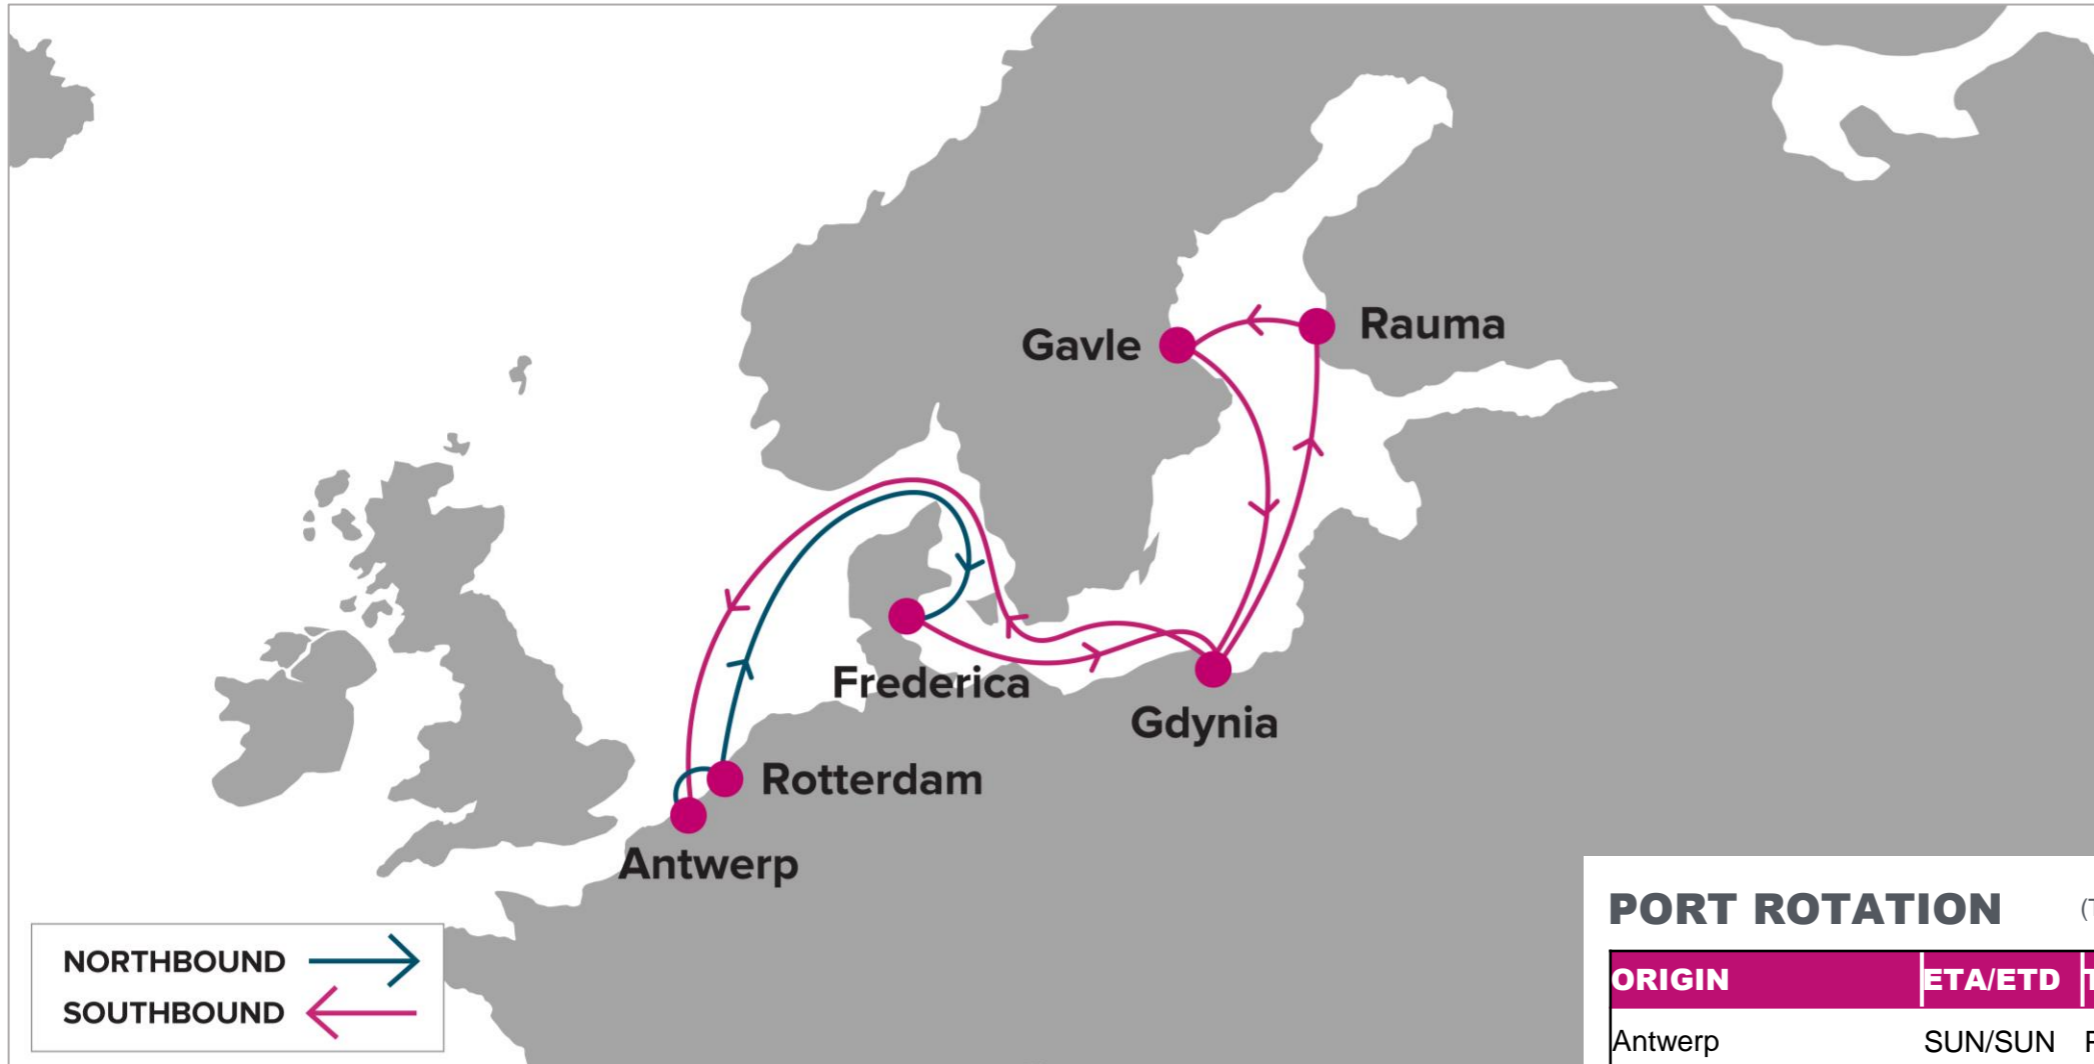

For more information, please click [here](#)

PORT ROTATION

(Terminals are tentative and subject to change)

ORIGIN	ETA/ETD	TERMINAL
Antwerp	SUN/SUN	PSA Noordzeeterminal 913
Rotterdam	SUN/MON	ECT Delta Terminal
Rotterdam	MON/TUE	RWG (Rotterdam World Gateway)
Fredericia	THU/THU	Fredericia Container
Gdynia	FRI/SAT	Gdynia Container Terminal S.A.
Rauma	SUN/MON	Euroports Rauma Oy
Gavle	MON/TUE	Yilport Gavle Container Terminal
Gdynia	WED/THU	Gdynia Container Terminal S.A.
Antwerp	SUN/SUN	ECT Delta Terminal
Turnaround days: 14 DAYS		

N/B	FRC	GDY	RAU	GVX	S/B	ANR	RTM	RTM
ANR	4	5	7	8	FRC	10	10	11
RTM	3	4	6	7	RAU	6	6	7
RTM	2	3	5	6	GVX	5	5	6
					GDY	3	3	4

KEY TRANSIT TABLE - UNLOCODE PORT NAME & COUNTRY NAME

RTM: Rotterdam, Netherlands | FRC: Fredericia, Denmark | GDY: Gdynia, Poland | RAU: Rauma, Finland | GVX: Gavle, Sweden | ANR: Antwerp, Belgium

NOTE: Transit times and port rotation are tentative as of now and subject to change