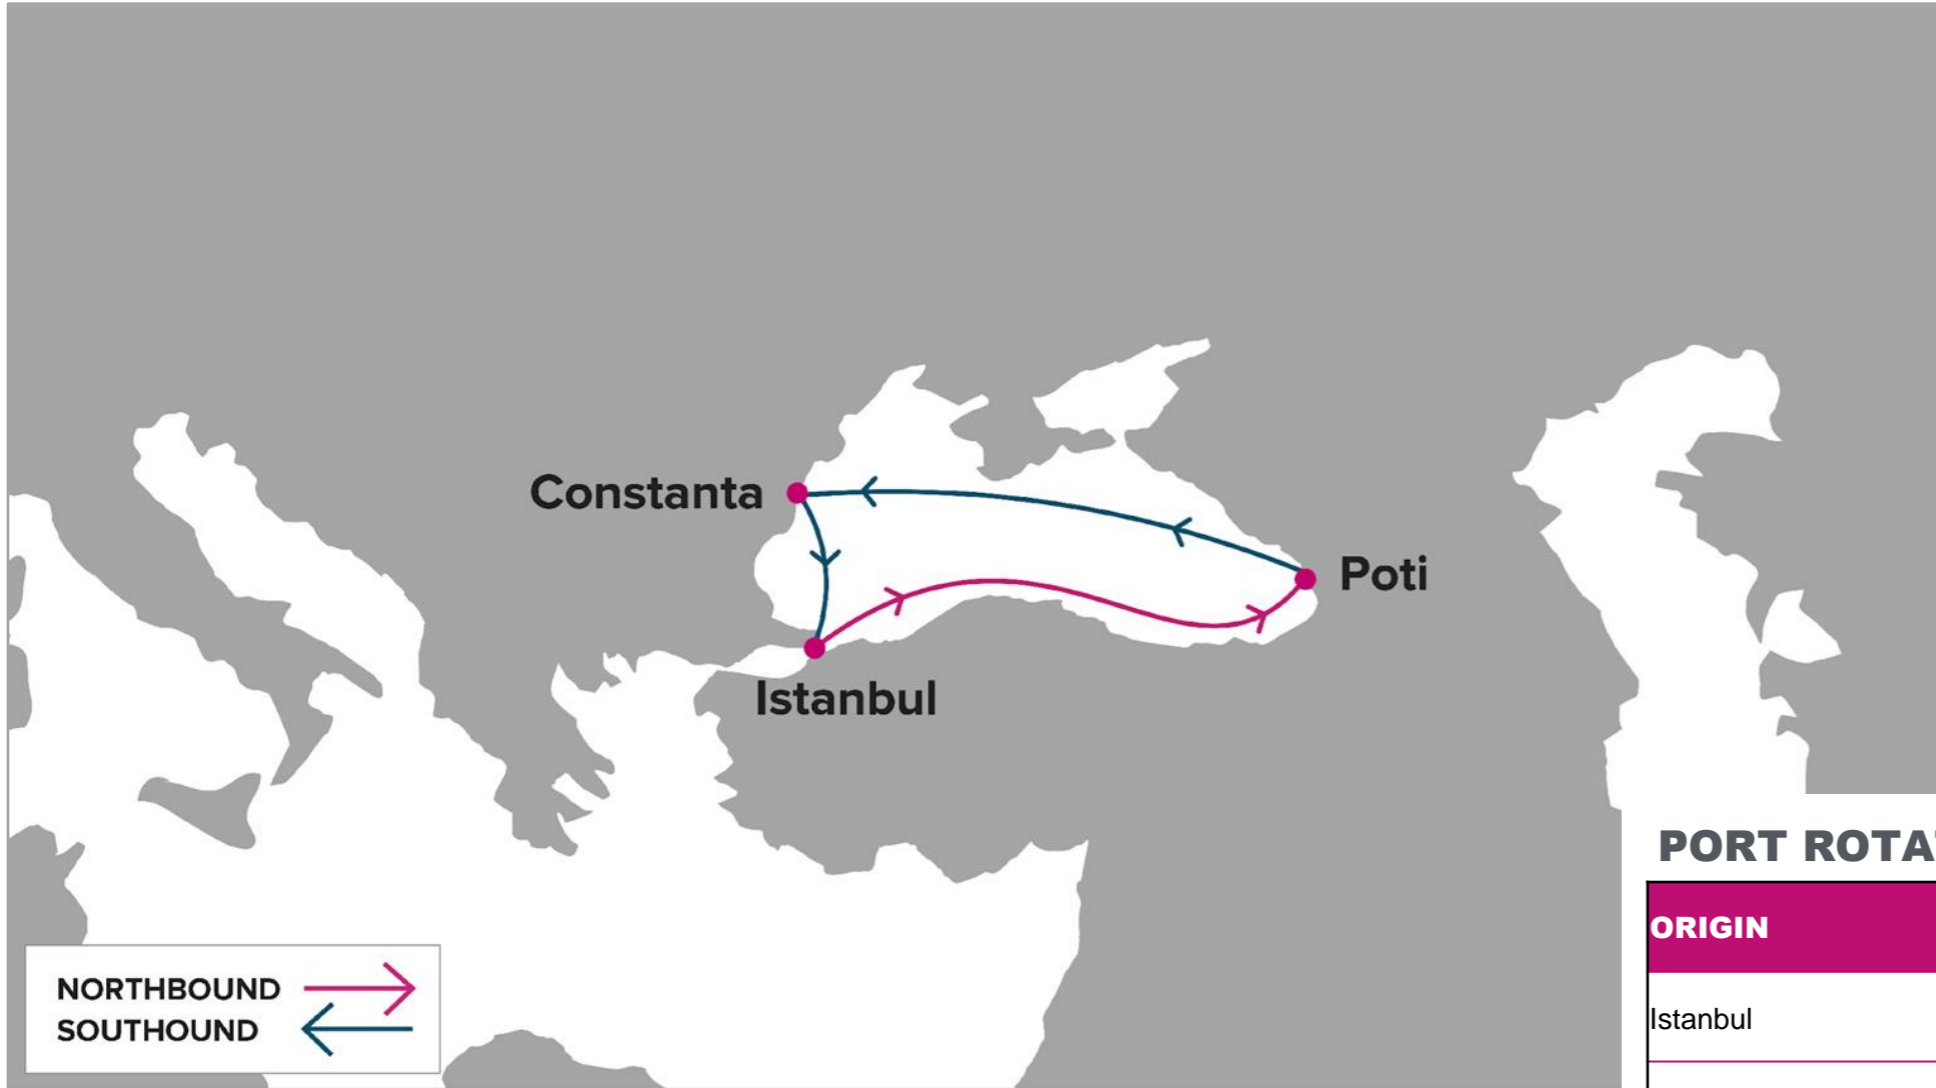

For more information, please click [here](#)

PORT ROTATION

(Terminals are subject to change)

ORIGIN	ETA/ETD	TERMINAL
Istanbul	FRI/SAT	Kumport
Istanbul	SAT/SUN	Mardas
Poti	THU/SAT	APM Terminals POTI
Constanta	TUE/WED	Constanta SC SOCEP SA
Istanbul	FRI/SAT	Kumport
Turnaround days: 14 Days		

N/B	PTI	CND	S/B	IST	IST
IST	5	10	PTI	6	7
IST	4	9	CND	2	3

KEY TRANSIT TABLE - UNLOCODE PORT NAME & COUNTRY NAME

IST: Istanbul, Türkiye | **PTI:** Poti, Georgia | **CND:** Constanta, Romania

NOTE: Transit times and port rotation are as of now and subject to change