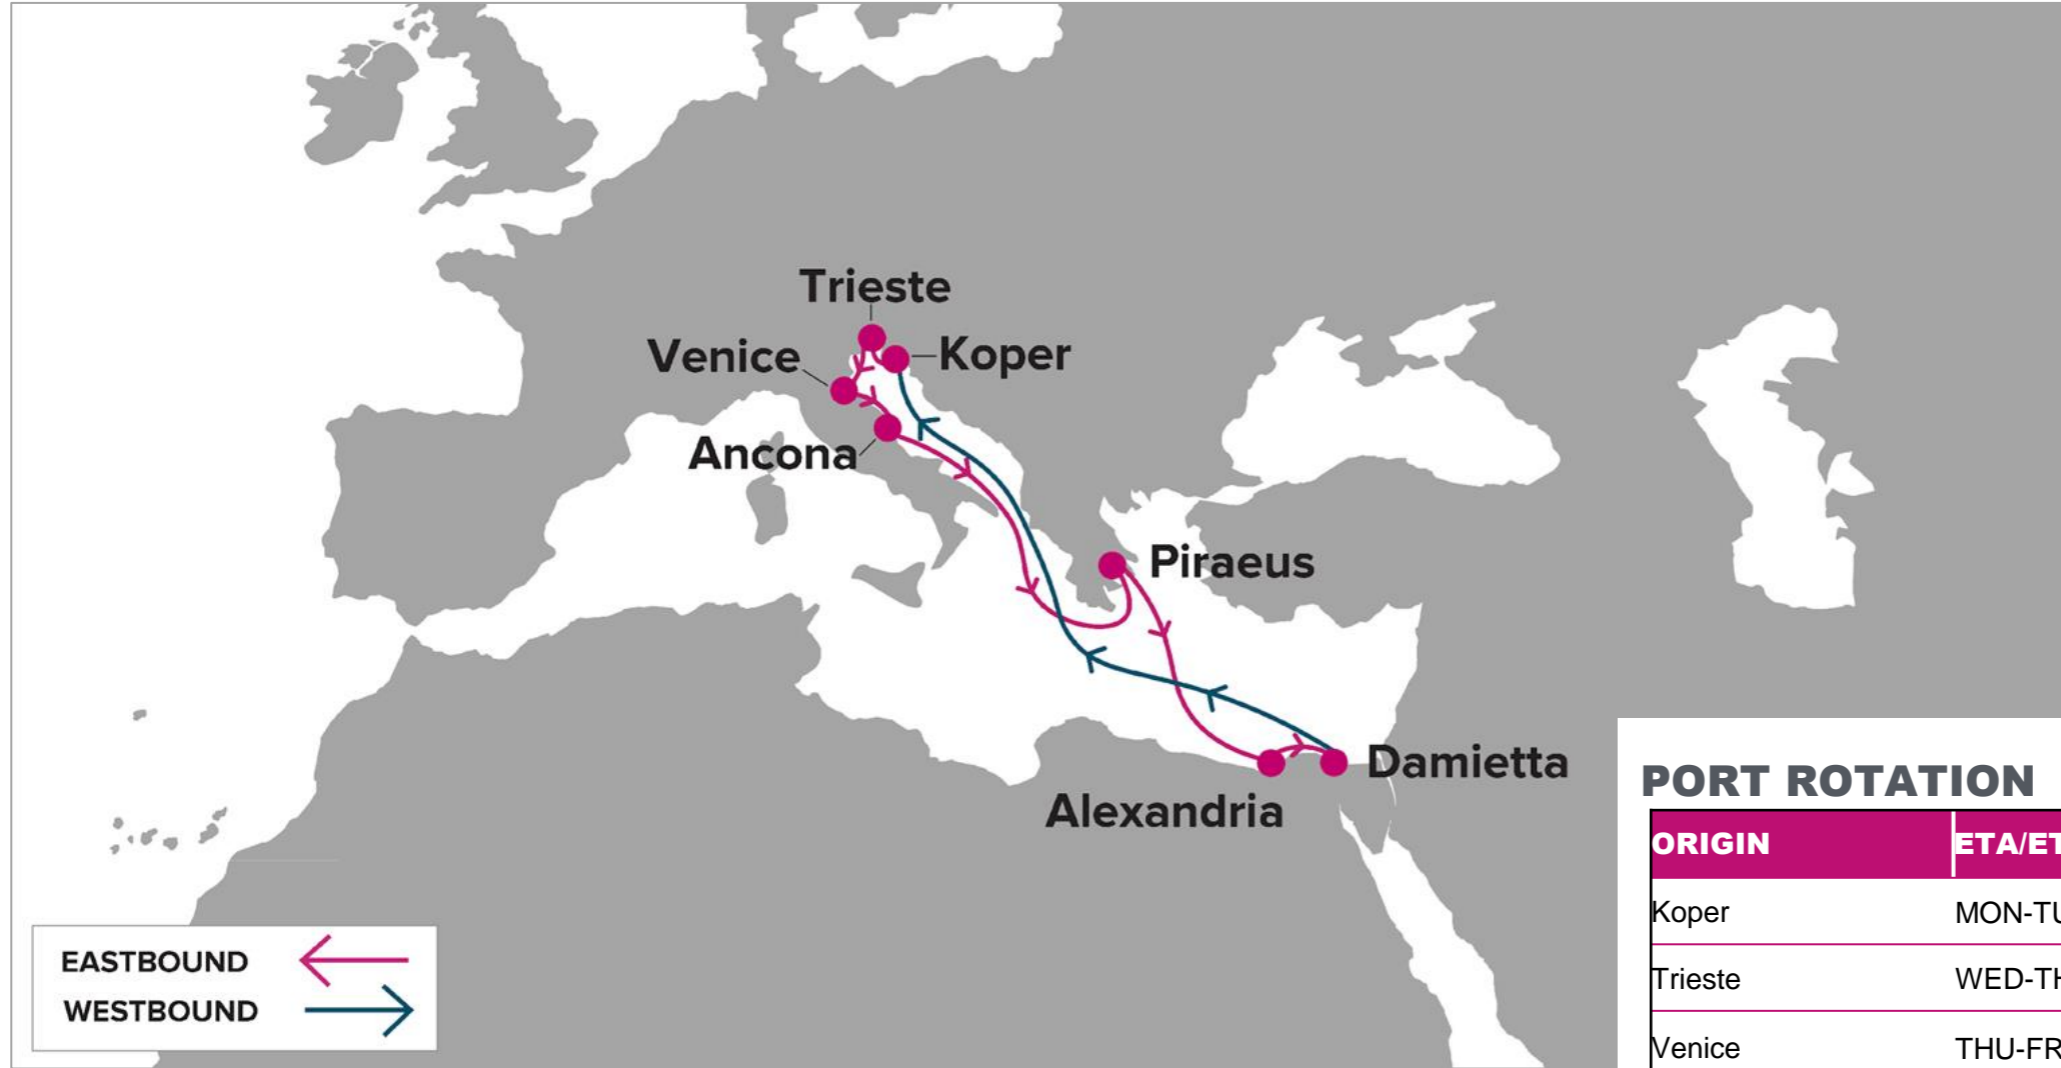

AS ONE, WE CAN.

**ONE**

OCEAN NETWORK EXPRESS

Service Maps  
**INTRA EUROPE**

---

Copyright © Ocean Network Express Pte. Ltd. All Rights Reserved

For more information, please click [here](#)

**PORT ROTATION**

(Terminals are subject to change)

ORIGIN	ETA/ETD	TERMINAL
Koper	MON-TUE	Luka Koper D.D
Trieste	WED-THU	HHLA PLT ITALY S.R.L
Venice	THU-FRI	Venezia - Venice Container TERM - Vecon
Ancona	FRI-SAT	Adriatic Container Terminal Ancona
Piraeus	TUE-TUE	Piraeus Container Terminal S.A.
Alexandria	THU-FRI	Dekheila Port (ACCHCO)
Damietta	FRI-SAT	Damietta Container Terminal
Damietta	WED-FRI	Damietta Container Terminal
Koper	MON-TUE	Luka Koper D.D
<b>Turnaround days: 21 DAYS</b>		

\* Beirut call is Bi-weekly basis.

E/B	DAM	W/B	KOP	VCE	AOI
KOP	10	DAM	3	6	7
TRS	8				
VCE	7				
AOI	6				
PIR	3				

**KEY TRANSIT TABLE** - UNLOCODE PORT NAME & COUNTRY NAME

**KOP:** Koper, Slovenia | **TRS :** Trieste, Italy | **VCE:** Venice, Italy | **AOI:** Ancona, Italy | **PIR :** Piraeus, Greece | **ALY:** Alexandria, Egypt  
**DAM:** Damietta, Egypt

KEY TRANSIT TABLE - UNLOCODE PORT NAME & COUNTRY NAME

FXT: Felixstowe, UK | HAM: Hamburg, Germany | RTM: Rotterdam, Netherland | ANR: Antwerp, Belgium | LEH: Le Havre, France | MAR: Malta, Malta | ALY: Alexandria, Egypt | PSD: Port Said, Egypt | MER: Mersin, Türkiye | ISK: Iskenderun, Türkiye | BEY: Beirut, Lebanon | TNG: Tangier, Morocco