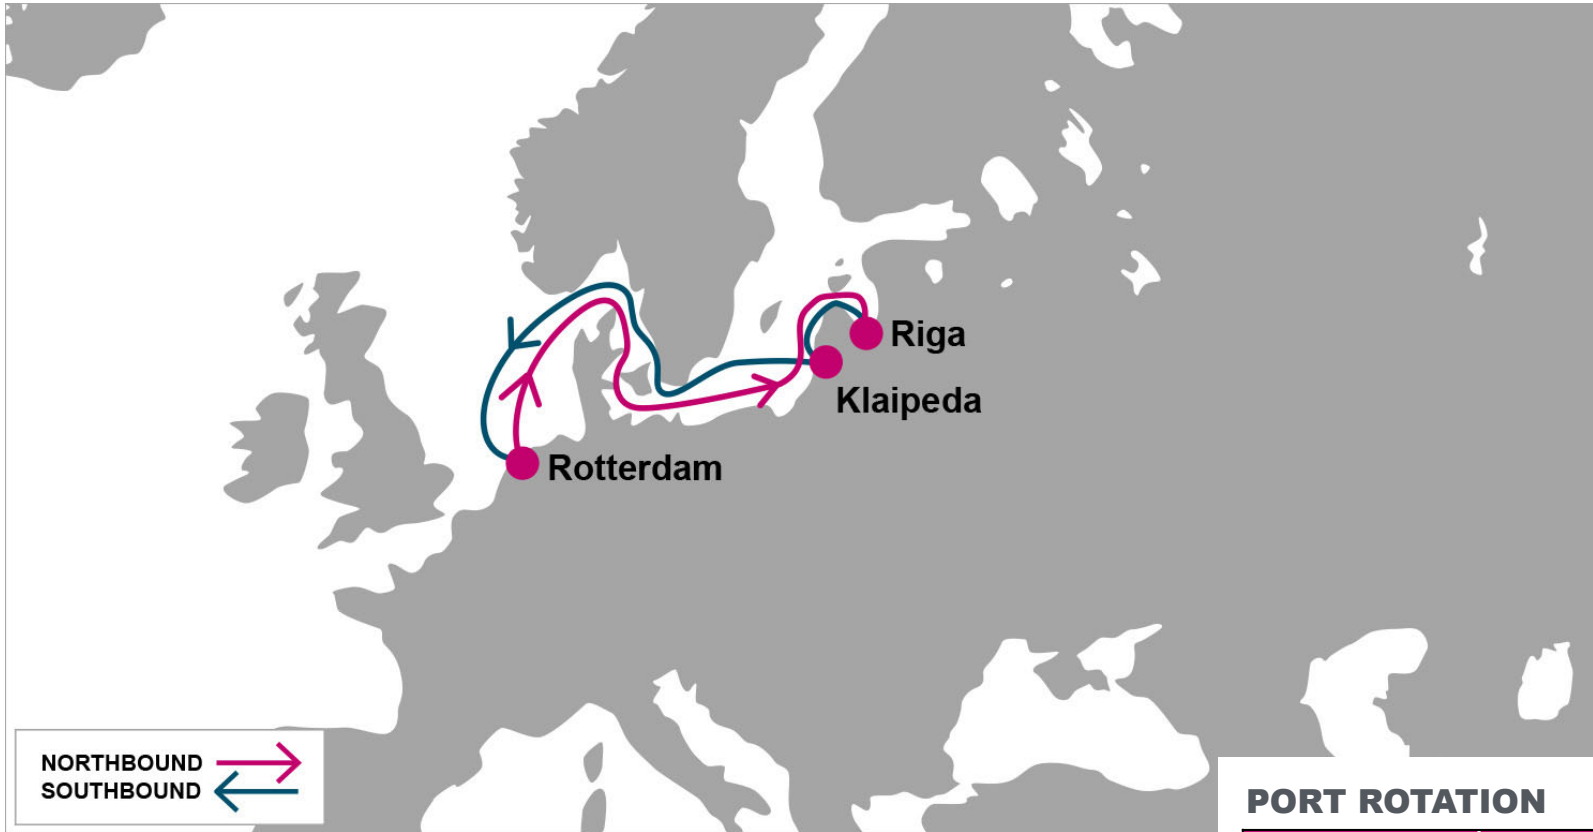

KEY TRANSIT TABLE - UNLOCODE PORT NAME & COUNTRY NAME

For more information, please click [here](#)

PORT ROTATION

(Terminals are subject to change)

ORIGIN	ETA/ETD	TERMINAL
Rotterdam¹	SAT/MON	ECT Delta Terminal
Rotterdam²	MON/WED	Rotterdam World Gateway (RWG)
Riga	SAT/SUN	Riga Universal Terminal (RUT)
Klaipeda	MON/MON	Klaipedos Konteineriu Terminals
Rotterdam²	THU/SAT	Rotterdam World Gateway (RWG)
Rotterdam¹	SAT/MON	ECT Delta Terminal
Turnaround days: 14		

N/B	RIX	KLJ	S/B	RTM²	RTM¹
RTM¹	5	7	RIX	4	3
RTM²	3	5	KLJ	5	4

KEY TRANSIT TABLE - UNLOCODE PORT NAME & COUNTRY NAME

RTM: Rotterdam, Netherland | **RIX:** Riga, Latvia | **KLJ:** Klaipeda, Lithuania

NOTE: Transit times and port rotation are as of now and subject to change