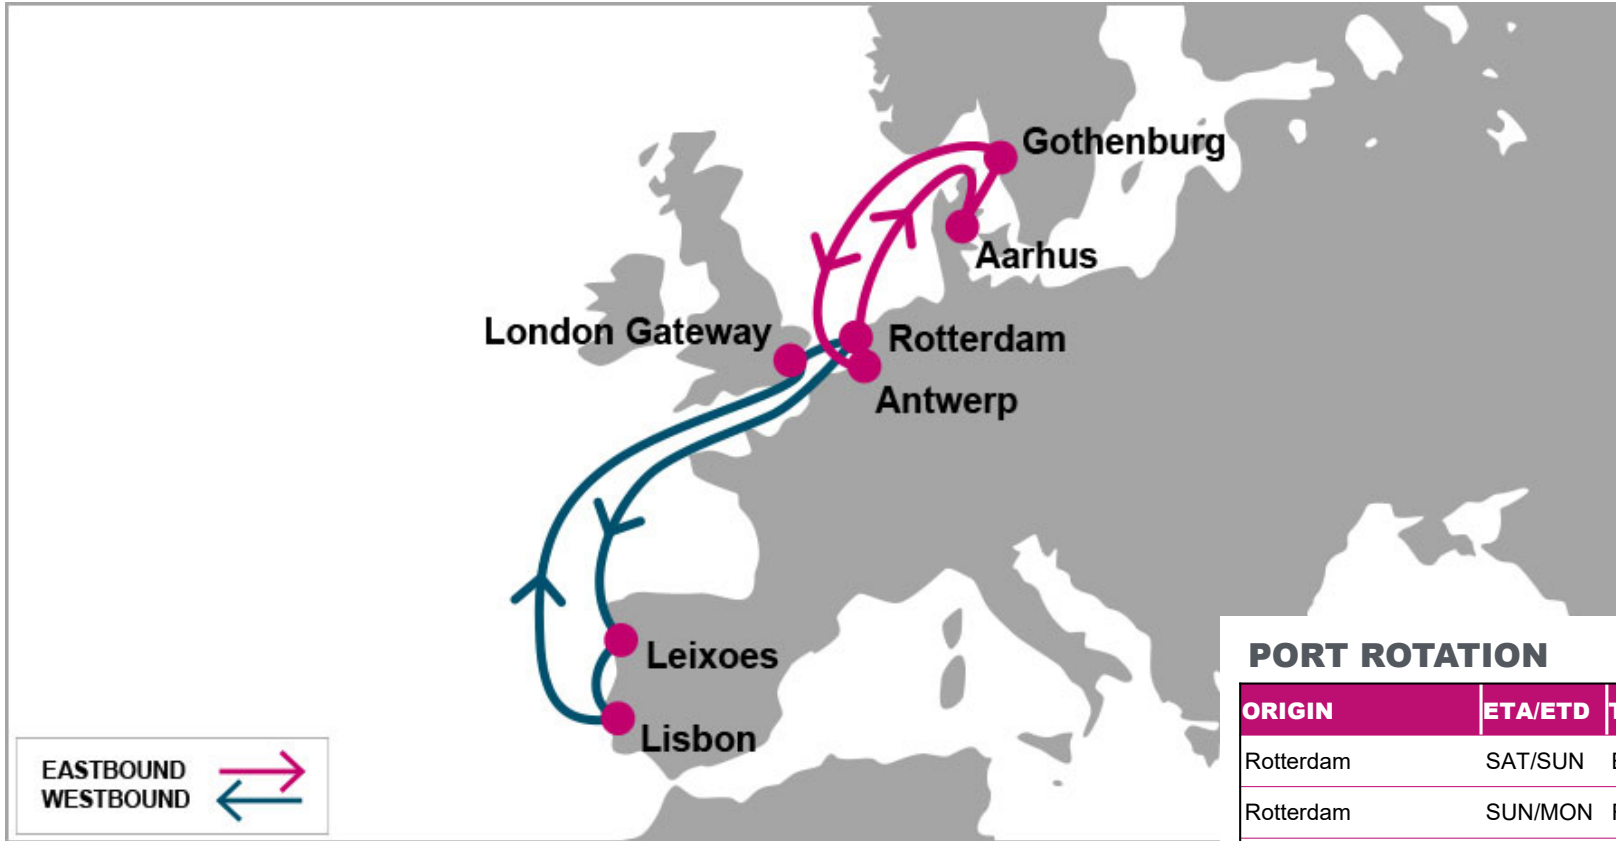

For more information, please click [here](#)

E/B	AAR	GOT	W/B	LEI	LIS
LEI	10	11	AAR	10	12
LIS	8	9	GOT	8	10
LGP	4	5	ANR	5	7
RTM	3	4	RTM	4	6
RTM	2	3	RTM	3	5

KEY TRANSIT TABLE - UNLOCODE PORT NAME & COUNTRY NAME

RTM: Rotterdam, Netherland | GOT: Gothenburg, Sweden | AAR: Aarhus, Denmark | ANR: Antwerp, Belgium | LIS: Lisbon, Portugal | LEI: Leixoes, Portugal | LGP: London Gateway, UK

PORT ROTATION

(Terminals are subject to change)

ORIGIN	ETA/ETD	TERMINAL
Rotterdam	SAT/SUN	ECT Delta Terminal
Rotterdam	SUN/MON	Rotterdam World Gateway (RWG)
Aarhus	WED/WED	APM Terminals Aarhus
Gothenburg	THU/FRI	APM Terminals Gothenburg
Antwerp	SUN/MON	PSA Noordzee Terminal
Rotterdam	MON/TUE	ECT Delta Terminal
Rotterdam	TUE/WED	Rotterdam World Gateway (RWG)
Leixoes	SAT/SUN	Yilport Leixoes
Lisbon	MON/TUE	Yilport Lisbon Sotagugs
London Gateway	FRI/SAT	DP World London Gateway Port
Rotterdam	SAT/SUN	ECT Delta Terminal
Turnaround days: 21		

NOTE: Transit times and port rotation are as of now and subject to change