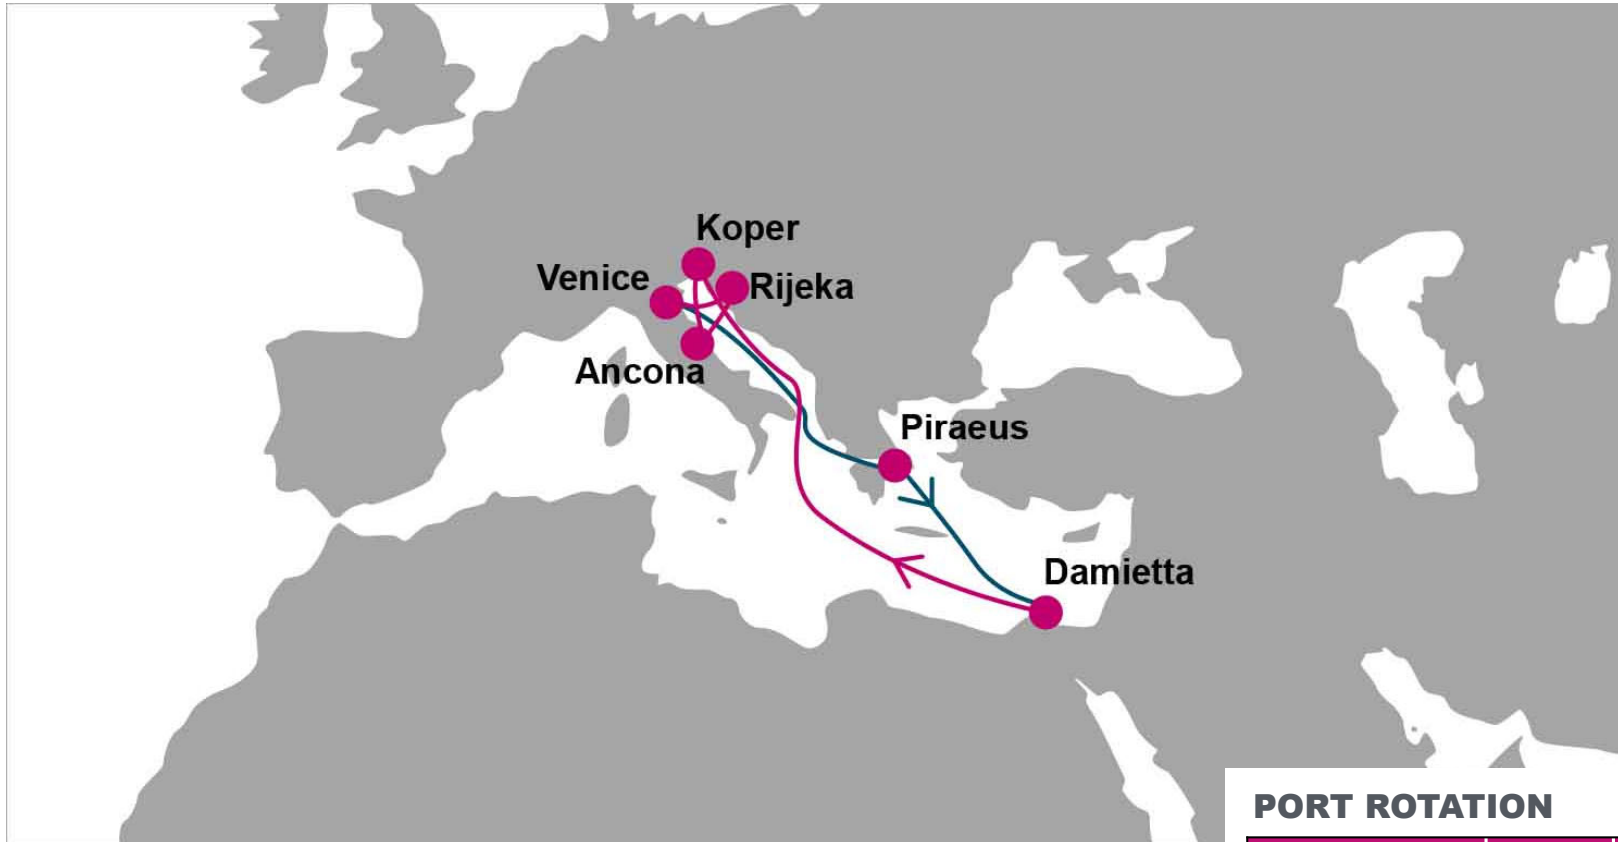

For more information, please click [here](#)

FM/TO	DAM	KOP	AOI	RJK	VCE	PIR
DAM	-	3	6	8	10	16
KOP	16	-	2	4	6	12
AOI	14	18	-	2	4	10
RJK	11	15	18	-	1	7
VCE	8	12	15	17	-	4
PIR	3	7	10	12	14	-

PORT ROTATION

(Terminals are subject to change)

ORIGIN	ETA/ETD	TERMINAL
Damietta	SUN/MON	Damietta Container Terminal
Koper	THU/FRI	Luka Koper
Ancona	SUN/SUN	Adriatic Container Terminal Ancona
Rijeka	TUE/WED	Adriatic Gate Container Terminal (AGCT)
Venice	THU/SAT	Venice Container Terminal
Piraeus	WED/THU	Piraeus Container Terminal (PCT)
Damietta	SUN/MON	Damietta Container Terminal

KEY TRANSIT TABLE - UNLOCODE PORT NAME & COUNTRY NAME

KOP: Koper, Slovenia | RJK: Rijeka, Croatia | VCE: Venice, Italy | PIR: Piraeus, Greece | DAM: Damietta, Egypt | ANC: Ancona, Italy

NOTE: Transit times and port rotation are as of now and subject to change