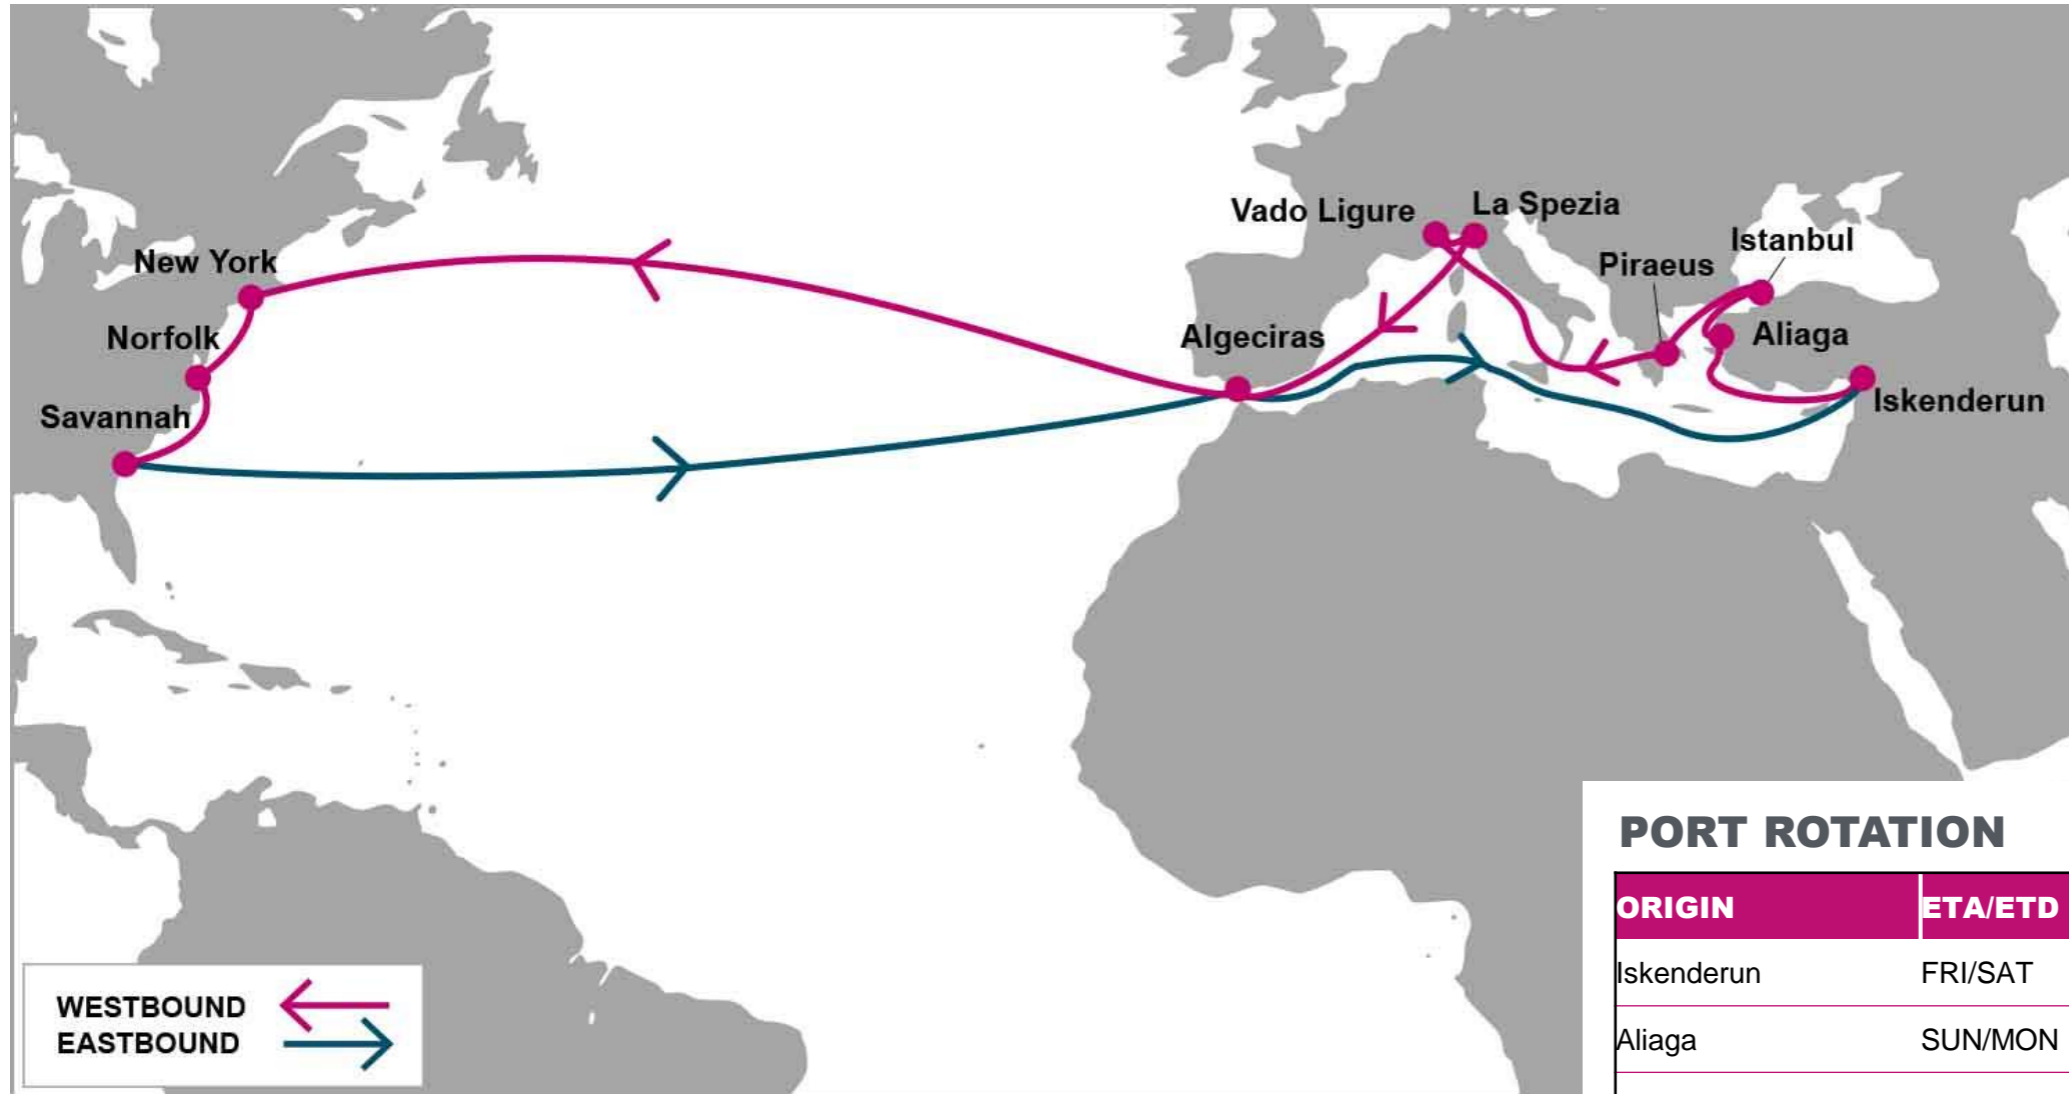

For more information, please click [here](#)

PORT ROTATION

(Terminals are subject to change)

ORIGIN	ETA/ETD	TERMINAL
Iskenderun	FRI/SAT	Limakport Iskenderun
Aliaga	SUN/MON	Nemport
Istanbul	TUE/TUE	Kumport
Piraeus	WED/THU	Piraeus Container Terminal (PCT)
Vado Ligure	SAT/SUN	APMT Vado Ligure
La Spezia	SUN/MON	La Spezia Container Terminal (LSCT)
Algeciras	THU/FRI	Total Terminal International (TTI)
New York	FRI/SAT	Maher Terminals
Norfolk	SUN/MON	Norfolk International Terminal (NIT)
Savannah	TUE/WED	Garden City Terminal
Algeciras	SUN/SUN	Total Terminal International (TTI)
Iskenderun	FRI/SAT	Limakport Iskenderun
Turnaround days: 42		

W/B	NYC	ORF	SAV	E/B	ALG	ISK	ALI	IST	PIR	VDL	SPE
ISK	20	22	24	NYC	15	20	22	24	25	28	29
ALI	18	20	22	ORF	13	18	20	22	23	26	27
IST	17	19	21	SAV	11	16	18	20	21	24	25
PIR	15	17	19								
VDL	12	14	16								
SPE	11	13	15								
ALG	07	09	11								

KEY TRANSIT TABLE - UNLOCODE PORT NAME & COUNTRY NAME

ISK: Iskenderun, Turkey | ALI: Aliaga, Turkey | IST: Istanbul, Turkey | PIR: Piraeus, Greece | VDL: Vado Ligure, Italy | SPE: La Spezia, Italy | ALG: Algeciras, Spain | NYC: New York, USA | ORF: Norfolk, USA | SAV: Savannah, USA

NOTE: Transit times and port rotation are as of now and subject to change