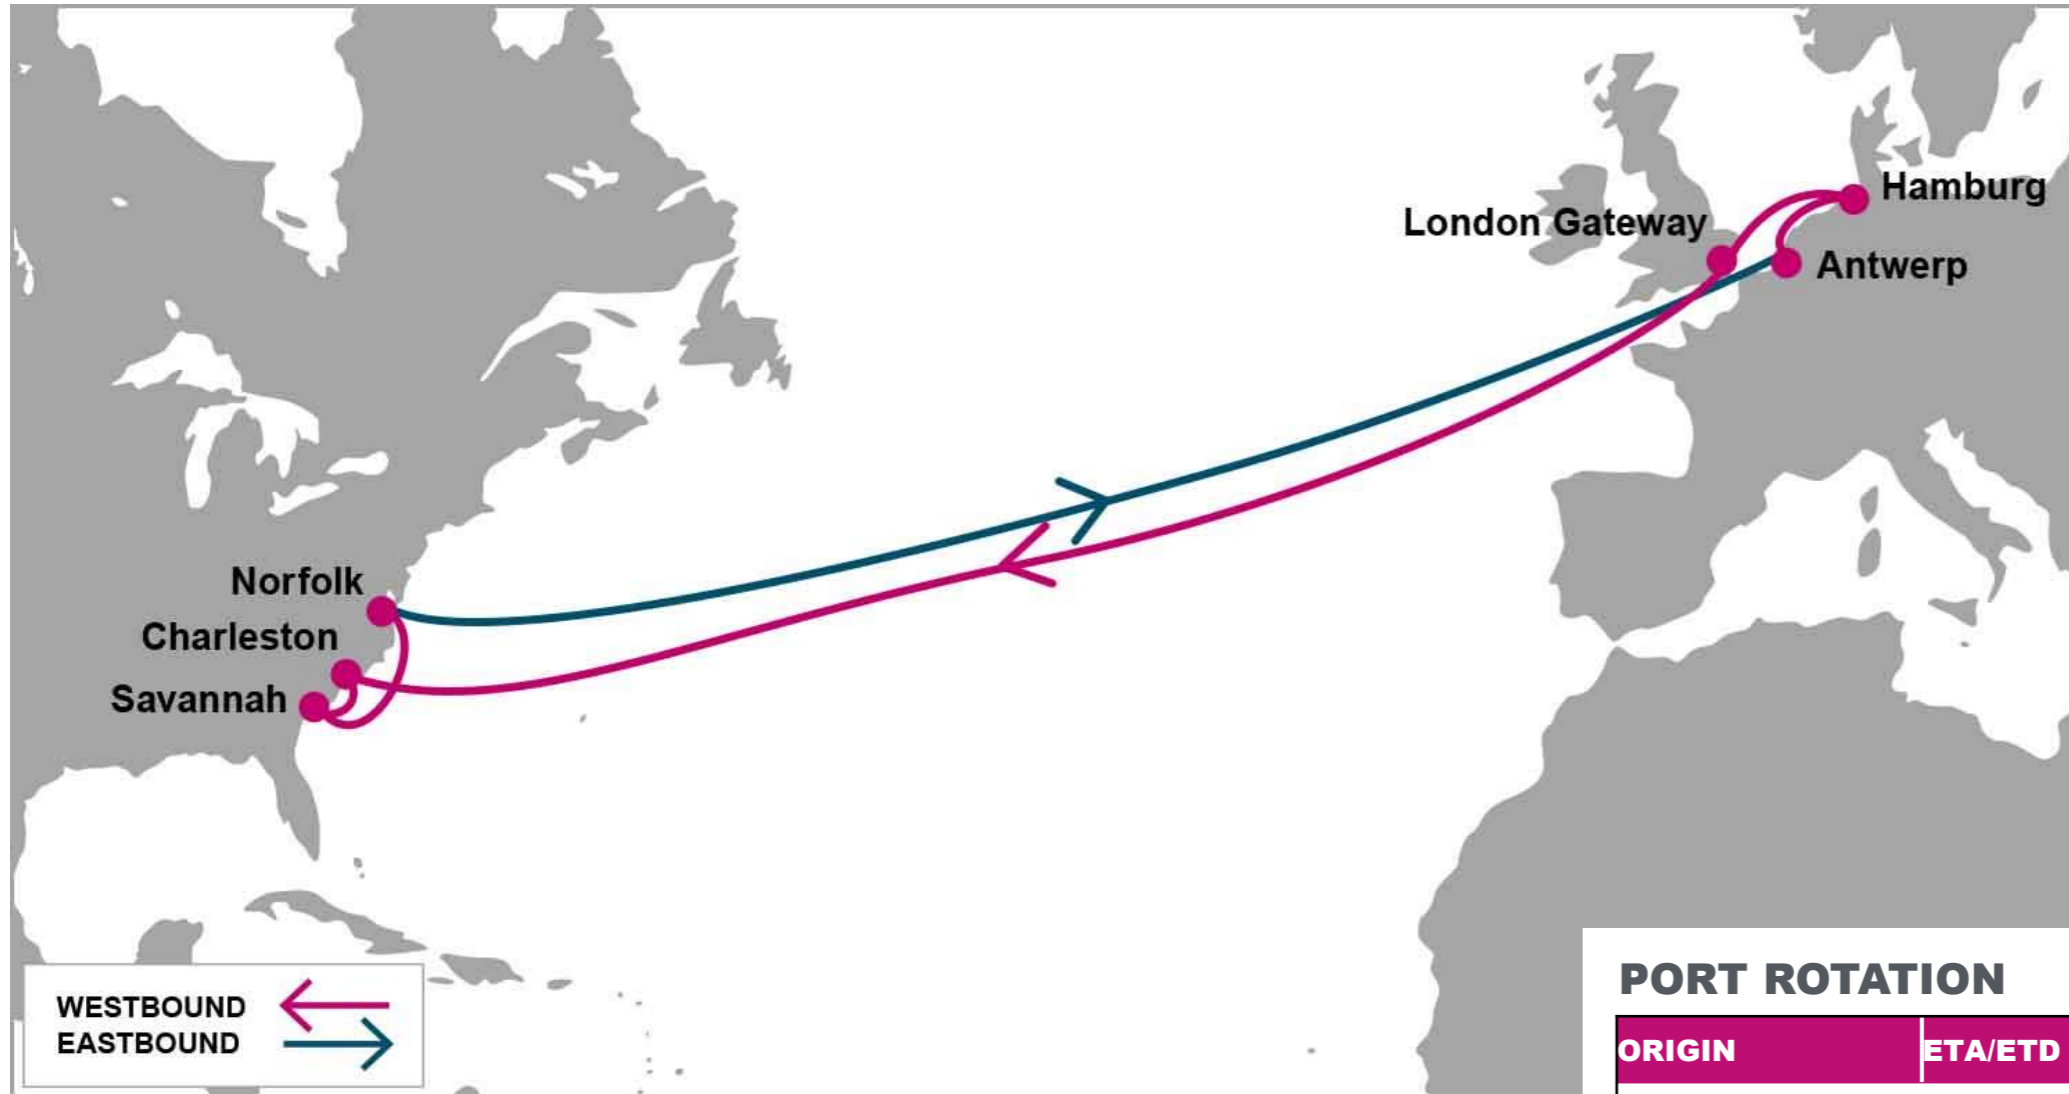

For more information, please click [here](#)

PORT ROTATION

(Terminals are subject to change)

ORIGIN	ETA/ETD	TERMINAL
Antwerp	FRI/SAT	PSA Europe Terminal
Hamburg	MON/WED	Container Terminal Altenwerder (CTA)
London Gateway	THU/FRI	DP World London Gateway Port
Charleston	MON/WED	Hugh K. Leatherman Terminal (HLT)
Savannah	FRI/SAT	Garden City Terminal
Norfolk	TUE/WED	Norfolk International Terminal (NIT)
Antwerp	FRI/SAT	PSA Europe Terminal
Turnaround days: 35		

W/B	CHS	SAV	ORF	E/B	ANR	HAM	LGP
ANR	16	20	24	CHS	16	19	22
HAM	12	16	20	SAV	13	16	19
LGP	10	14	18	ORF	9	12	15

KEY TRANSIT TABLE - UNLOCODE PORT NAME & COUNTRY NAME

ANR: Antwerp, Belgium | **HAM:** Hamburg, Germany | **LGP:** London Gateway, UK | **CHS:** Charleston, USA | **SAV:** Savannah, USA | **ORF:** Norfolk, USA

NOTE: Transit times and port rotation are as of now and subject to change